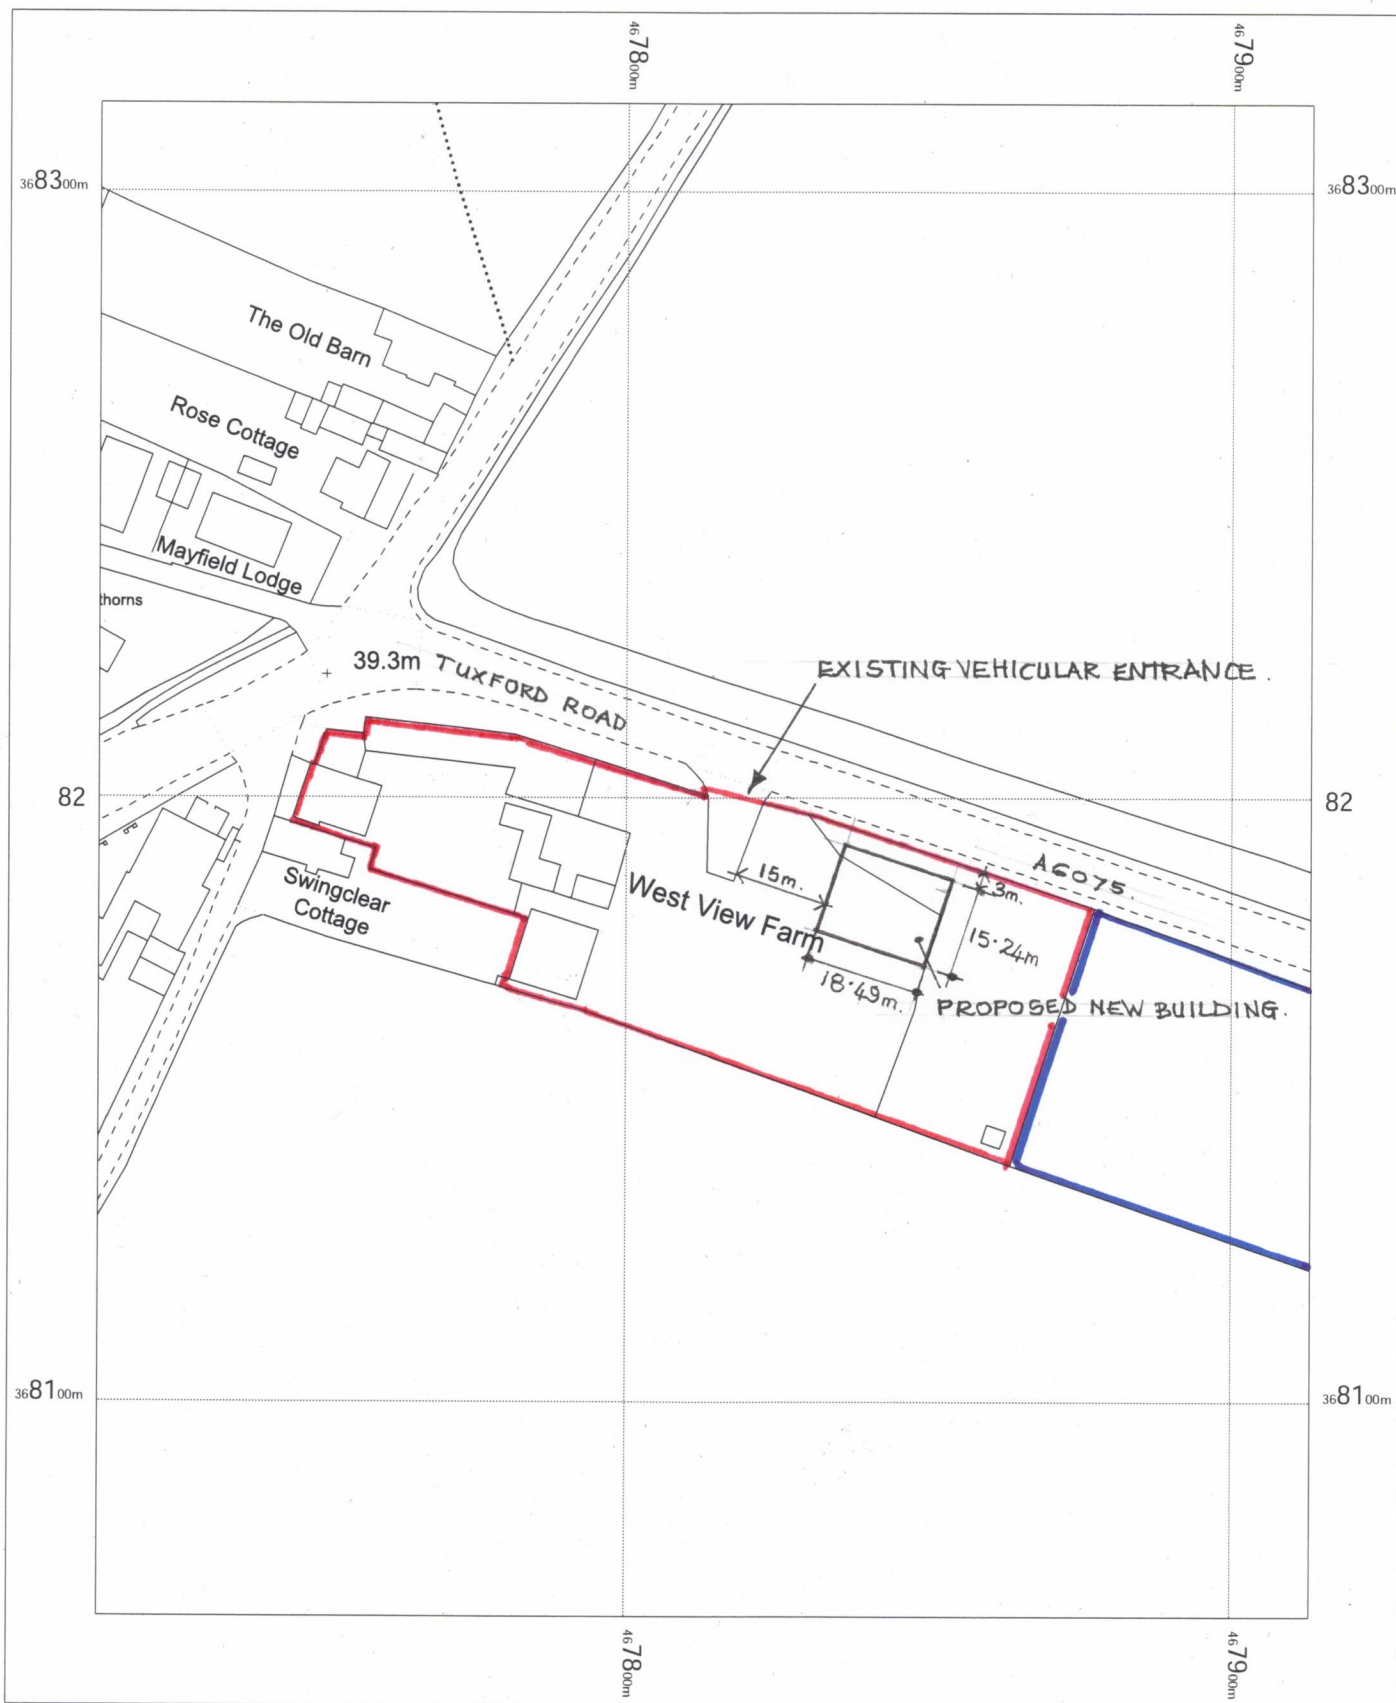

West View Farm

Tuxford Road
Boughton
Mansfield
NG22 9JZ

OS MasterMap 1250/2500/10000 scale
Monday, June 15, 2020, ID: JEW-00881744
maps.johnwright.com

1:1250 scale print at A4, Centre: 467813 E, 368190 N

© Crown Copyright Ordnance Survey. Licence no. 100025568

01522 546118
sales@lincolncopycentre.co.uk