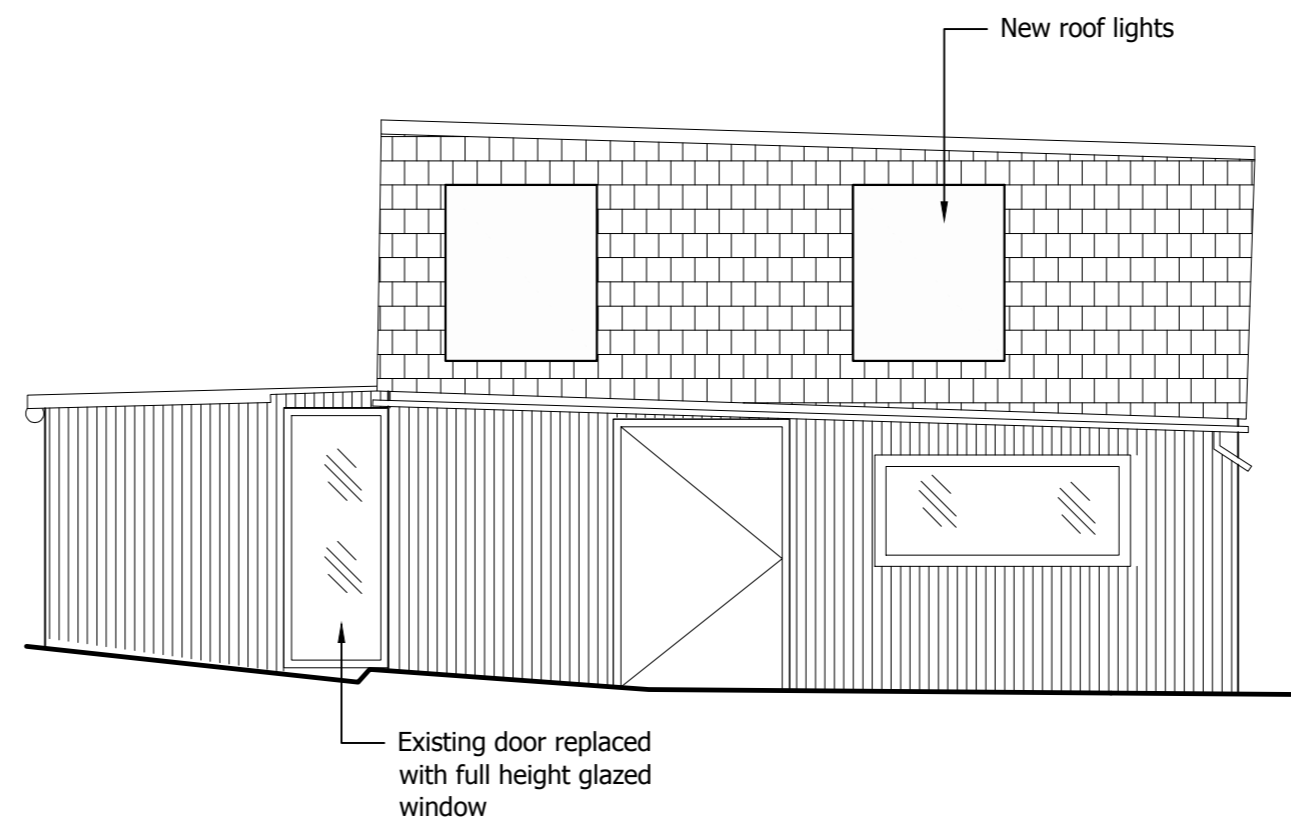

Drawing No.
FH-01

Side (West) Elevation
Scale 1:50

Side (East) Elevation
Scale 1:50

Front (North) Elevation
Scale 1:50

Rear (South) Elevation
Scale 1:50

Conversion To Holiday Let
2 Forestry Holdings
Edwinstowe, NG21 9JL

Drawing Title
Existing Plan & Elevations

GRACE | MACHIN
PLANNING & PROPERTY

Date
June 2018

Scale
1:50 @ A2

Drawing No.
FH-03

Side (West) Elevation
Scale 1:50

Side (East) Elevation
Scale 1:50

Front (North) Elevation
Scale 1:50

Rear (South) Elevation
Scale 1:50

Plan
Scale 1:50

Conversion To Holiday Let
2 Forestry Holdings
Edwinstowe, NG21 9JL

Drawing Title
Proposed Plan & Elevations

GRACE | MACHIN
PLANNING & PROPERTY

Date
June 2018