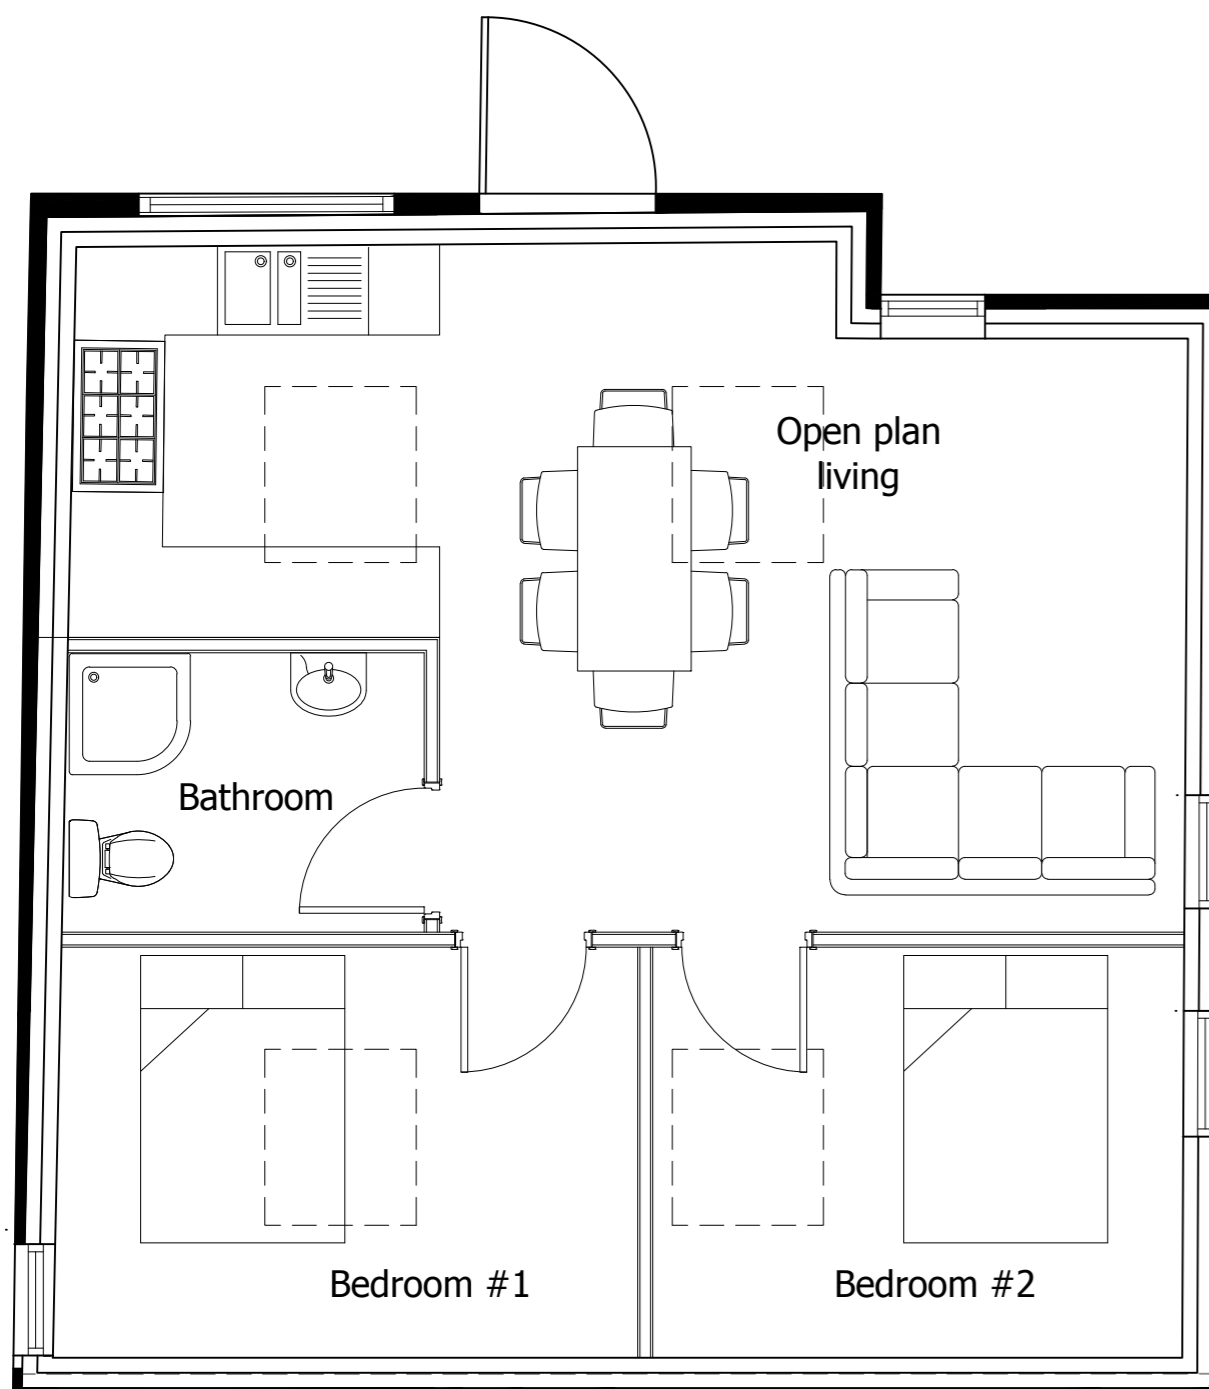

Drawing No.
FH-01

Side (West) Elevation
Scale 1:50

Side (East) Elevation
Scale 1:50

Front (North) Elevation
Scale 1:50

Rear (South) Elevation
Scale 1:50

Conversion To Holiday Let
2 Forestry Holdings
Edwinstowe, NG21 9JL

Drawing Title
Existing Plan & Elevations

GRACE | MACHIN
PLANNING & PROPERTY

Date
June 2018

Scale
1:50 @ A2

Drawing No.
FH-03

Side (West) Elevation
Scale 1:50

Side (East) Elevation
Scale 1:50

Front (North) Elevation
Scale 1:50

Rear (South) Elevation
Scale 1:50

Plan
Scale 1:50

Conversion To Holiday Let
2 Forestry Holdings
Edwinstowe, NG21 9JL

Drawing Title
Proposed Plan & Elevations

GRACE | MACHIN
PLANNING & PROPERTY

Date
June 2018

Scale
1:50 @ A2

Drawing No.
FH-03