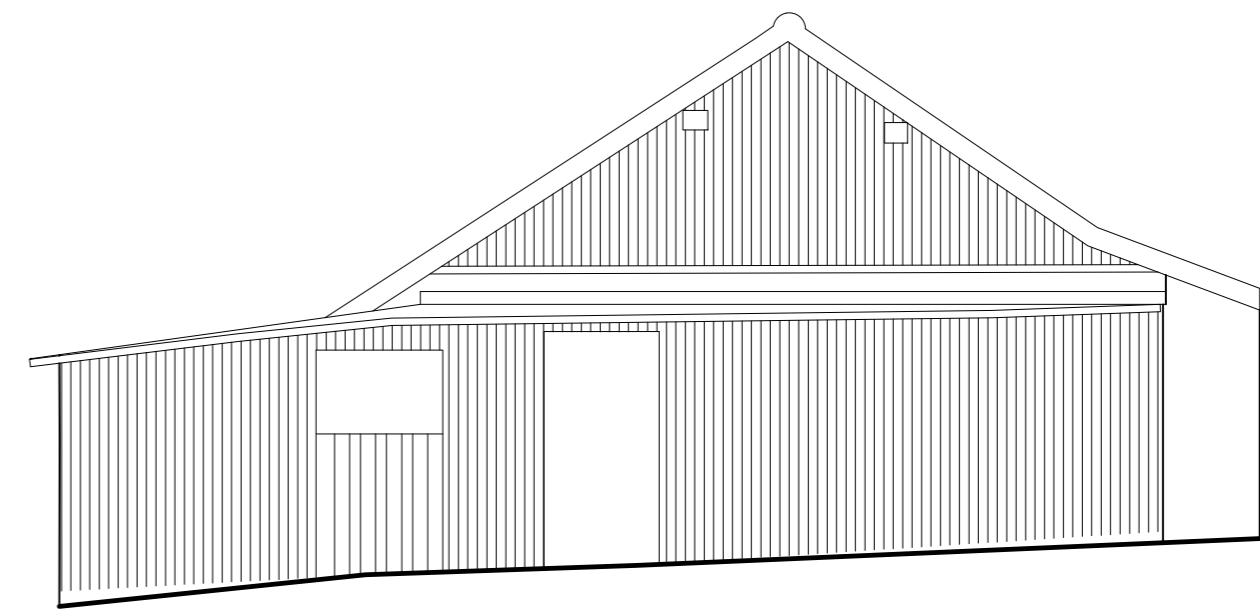

Crown Copyright and database rights 2018 OS 100019980

Conversion To Holiday Let
2 Forestry Holdings
Edwinstowe, NG21 9JL

Drawing Title
Site Location Plan

GRACE | MACHIN
PLANNING & PROPERTY

Date
June 2018

Scale
1:1250 @ A3

Drawing No.
FH-01

Side (West) Elevation
Scale 1:50

Side (East) Elevation
Scale 1:50

Front (North) Elevation
Scale 1:50

Rear (South) Elevation
Scale 1:50

Conversion To Holiday Let
2 Forestry Holdings
Edwinstowe, NG21 9JL

Drawing Title
Existing Plan & Elevations

GRACE | MACHIN
PLANNING & PROPERTY

Date
June 2018

Scale
1:50 @ A2

Drawing No.
FH-03

Side (West) Elevation
Scale 1:50

Side (East) Elevation
Scale 1:50

Front (North) Elevation
Scale 1:50

Rear (South) Elevation
Scale 1:50

Plan
Scale 1:50

Conversion To Holiday Let
2 Forestry Holdings
Edwinstowe, NG21 9JL

Drawing Title
Proposed Plan & Elevations

GRACE | MACHIN
PLANNING & PROPERTY

Date
June 2018