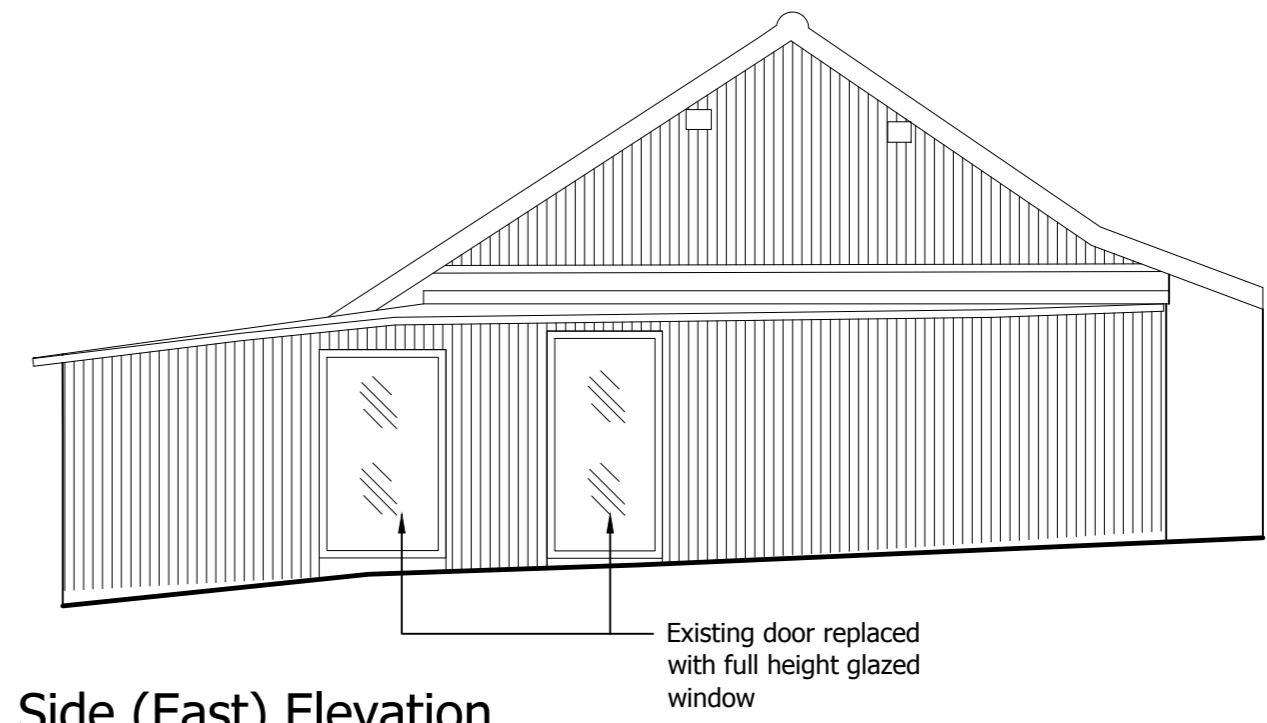

Drawing No.
FH-01

Side (West) Elevation
Scale 1:50

Side (East) Elevation
Scale 1:50

Front (North) Elevation
Scale 1:50

Rear (South) Elevation
Scale 1:50

Conversion To Holiday Let
2 Forestry Holdings
Edwinstowe, NG21 9JL

Drawing Title
Existing Plan & Elevations

GRACE | MACHIN
PLANNING & PROPERTY

Date
June 2018

Scale
1:50 @ A2

Drawing No.
FH-03

Side (West) Elevation
Scale 1:50

Side (East) Elevation
Scale 1:50

Front (North) Elevation
Scale 1:50

Rear (South) Elevation
Scale 1:50

Plan
Scale 1:50

Conversion To Holiday Let
2 Forestry Holdings
Edwinstowe, NG21 9JL

Drawing Title
Proposed Plan & Elevations

GRACE | MACHIN
PLANNING & PROPERTY

Date
June 2018