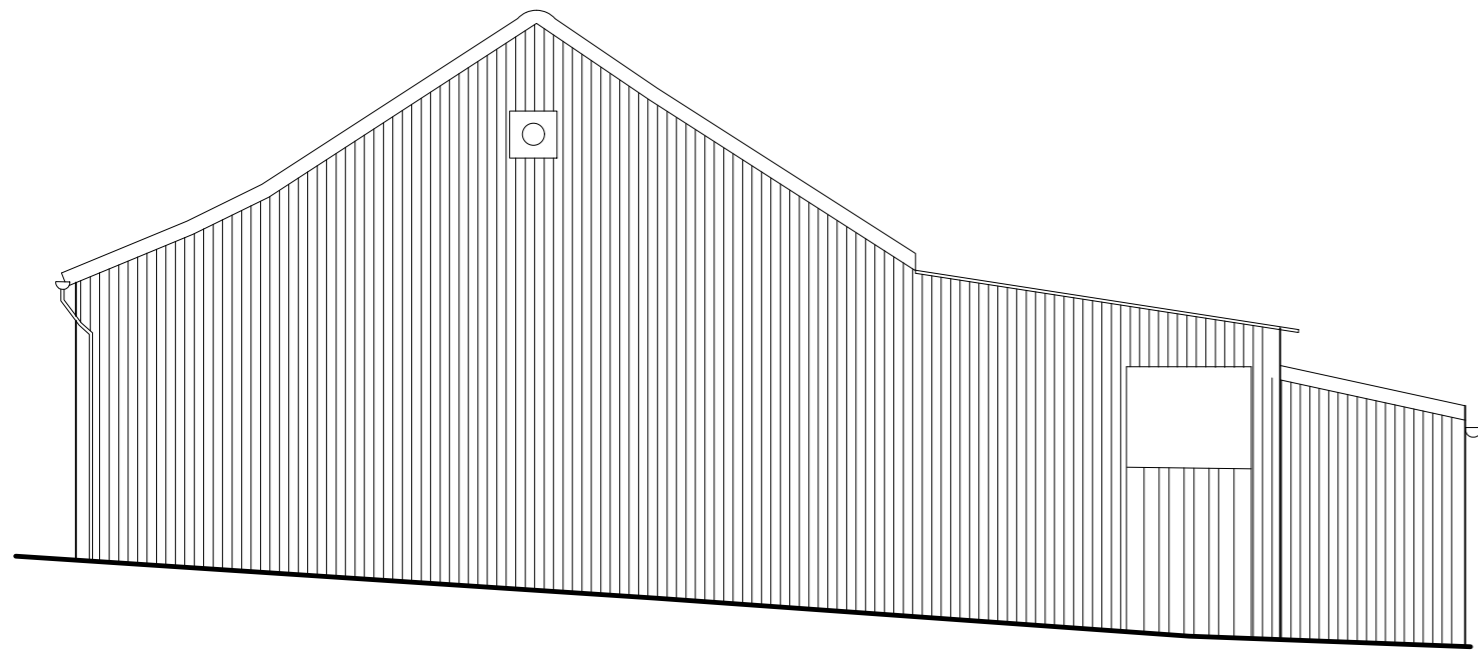

Crown Copyright and database rights 2018 OS 100019980

Conversion To Holiday Let
2 Forestry Holdings
Edwinstowe, NG21 9JL

Drawing Title
Site Location Plan

GRACE | MACHIN
PLANNING & PROPERTY

Date
June 2018

Scale
1:1250 @ A3

Drawing No.
FH-01

Side (West) Elevation
Scale 1:50

Side (East) Elevation
Scale 1:50

Front (North) Elevation
Scale 1:50

Rear (South) Elevation
Scale 1:50

Conversion To Holiday Let
2 Forestry Holdings
Edwinstowe, NG21 9JL

Drawing Title
Existing Plan & Elevations

GRACE | MACHIN
PLANNING & PROPERTY

Date
June 2018

Scale
1:50 @ A2

Drawing No.
FH-03

Side (West) Elevation
Scale 1:50

Side (East) Elevation
Scale 1:50

Front (North) Elevation
Scale 1:50

Rear (South) Elevation
Scale 1:50

Plan
Scale 1:50

Conversion To Holiday Let
2 Forestry Holdings
Edwinstowe, NG21 9JL

Drawing Title
Proposed Plan & Elevations

GRACE | MACHIN
PLANNING & PROPERTY

Date
June 2018