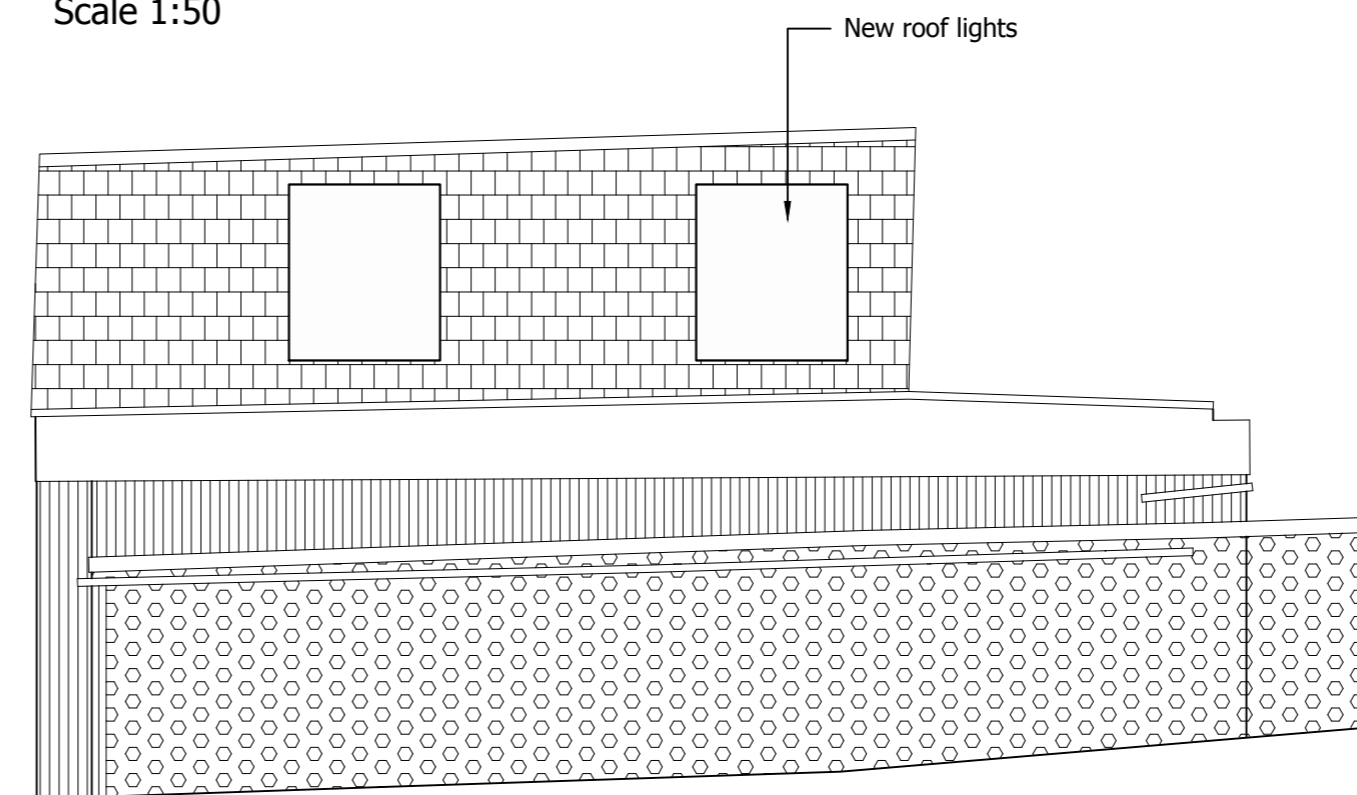

Drawing Title
Existing Plan & Elevations

GRACE | MACHIN
PLANNING & PROPERTY

Date
June 2018

Scale
1:50 @ A2

Drawing No.
FH-03

Side (West) Elevation
Scale 1:50

Side (East) Elevation
Scale 1:50

Front (North) Elevation
Scale 1:50

Rear (South) Elevation
Scale 1:50

Plan
Scale 1:50

Conversion To Holiday Let
2 Forestry Holdings
Edwinstowe, NG21 9JL

Drawing Title
Proposed Plan & Elevations

GRACE | MACHIN
PLANNING & PROPERTY

Date
June 2018