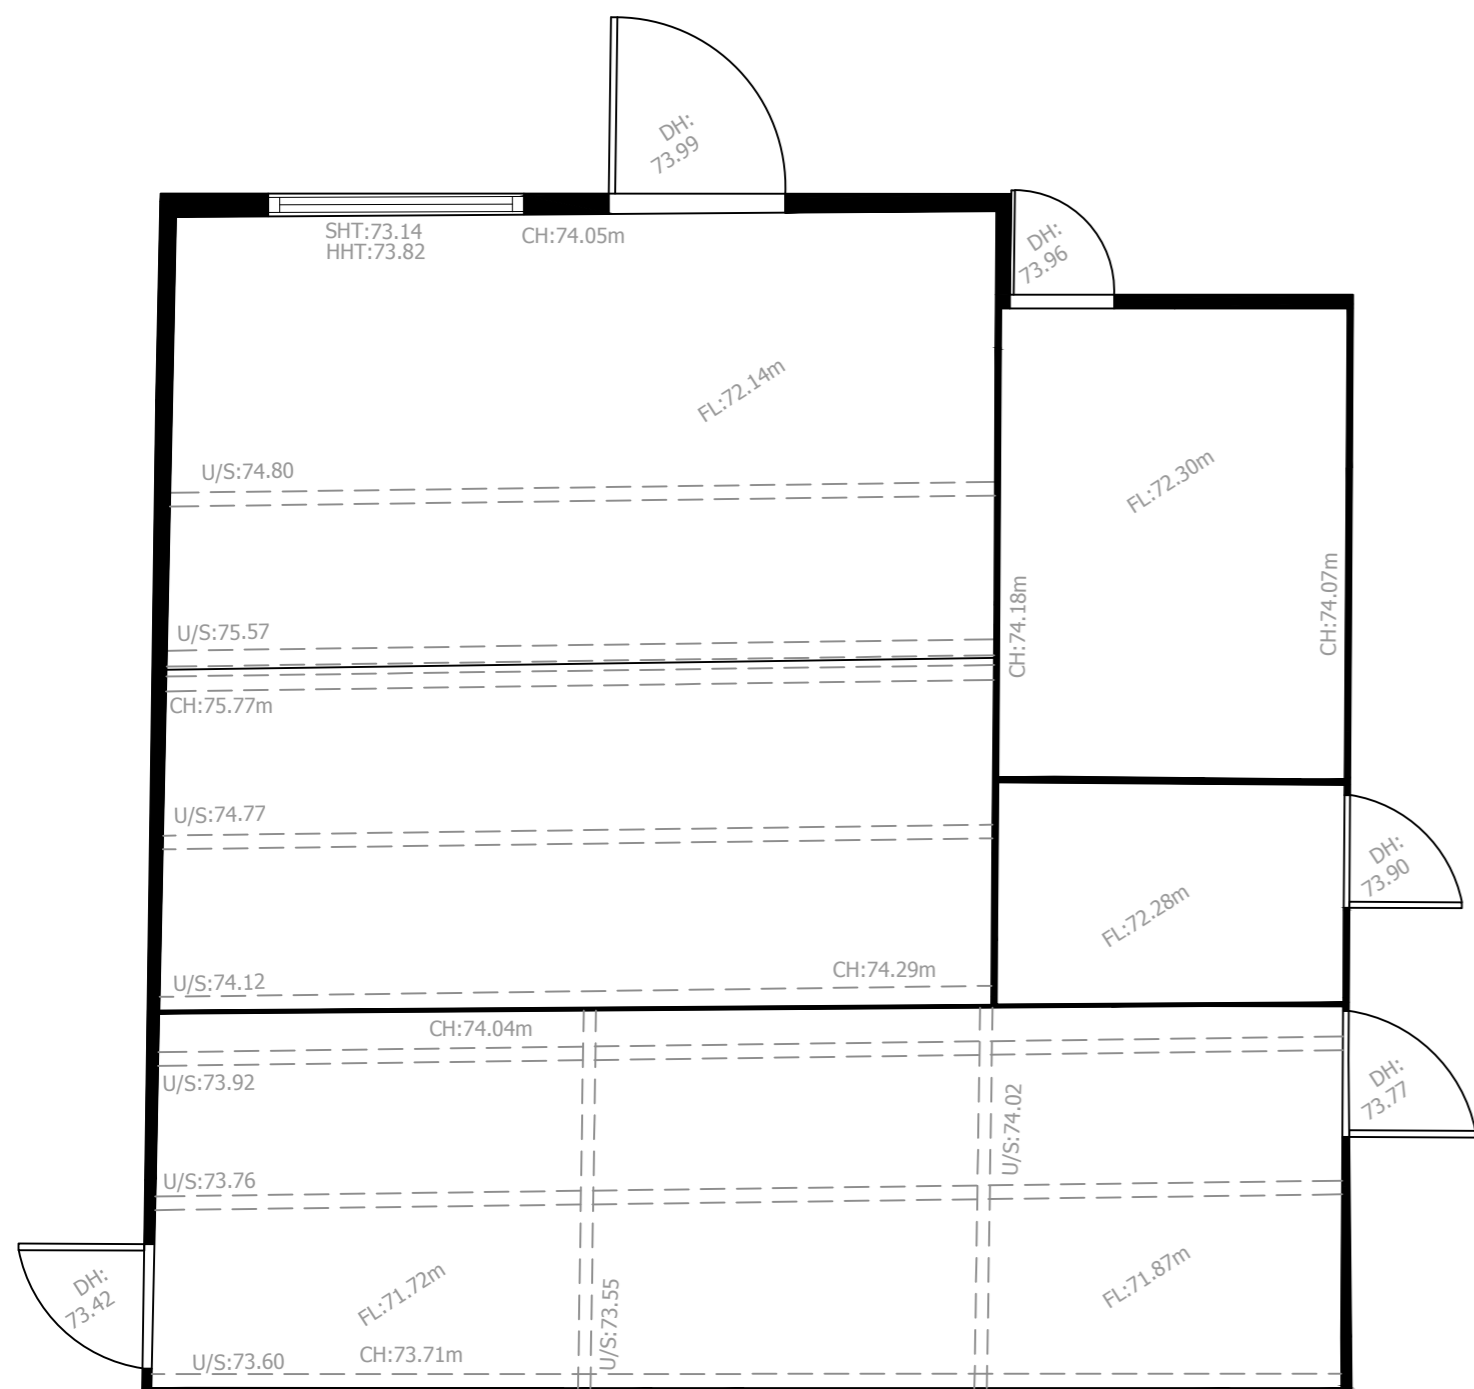

Drawing No.
FH-01

Side (West) Elevation
Scale 1:50

Side (East) Elevation
Scale 1:50

Front (North) Elevation
Scale 1:50

Rear (South) Elevation
Scale 1:50

Conversion To Holiday Let
2 Forestry Holdings
Edwinstowe, NG21 9JL

Drawing Title
Existing Plan & Elevations

GRACE | MACHIN
PLANNING & PROPERTY

Date
June 2018

Scale
1:50 @ A2

Drawing No.
FH-03

Side (West) Elevation
Scale 1:50

Side (East) Elevation
Scale 1:50

Front (North) Elevation
Scale 1:50

Rear (South) Elevation
Scale 1:50

Plan
Scale 1:50

Conversion To Holiday Let
2 Forestry Holdings
Edwinstowe, NG21 9JL

Drawing Title
Proposed Plan & Elevations

GRACE | MACHIN
PLANNING & PROPERTY

Date
June 2018

Scale
1:50 @ A2

Drawing No.
FH-03