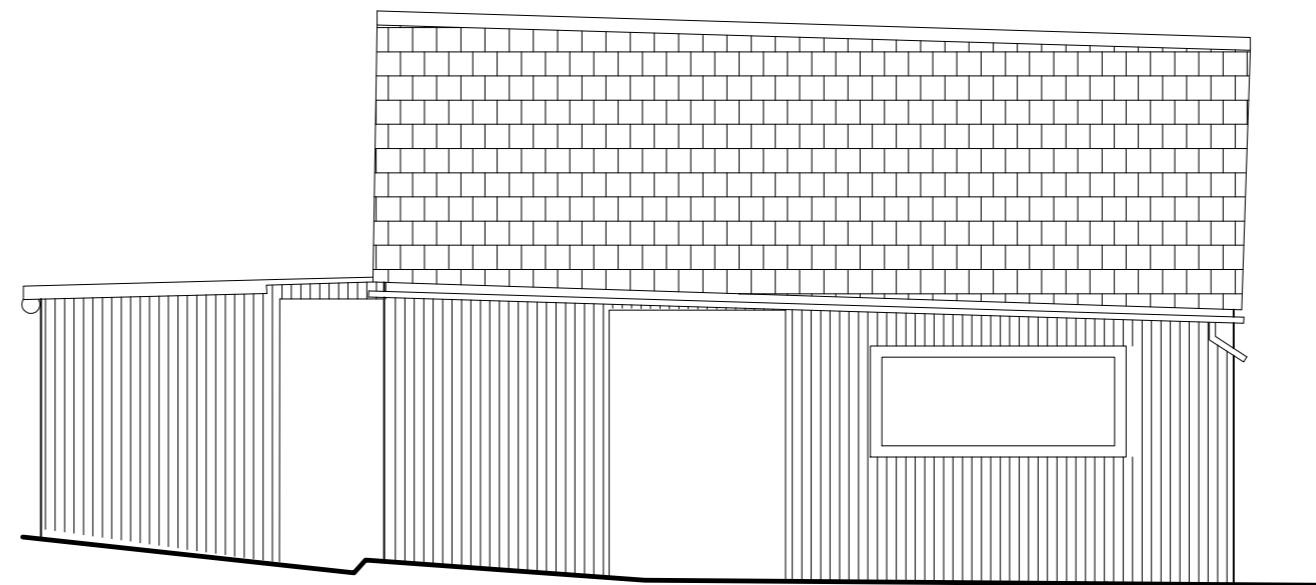

Drawing No.
FH-01

Side (West) Elevation
Scale 1:50

Side (East) Elevation
Scale 1:50

Front (North) Elevation
Scale 1:50

Rear (South) Elevation
Scale 1:50

Conversion To Holiday Let
2 Forestry Holdings
Edwinstowe, NG21 9JL

Drawing Title
Existing Plan & Elevations

GRACE | MACHIN
PLANNING & PROPERTY

Date
June 2018

Scale
1:50 @ A2

Drawing No.
FH-03

Side (West) Elevation
Scale 1:50

Side (East) Elevation
Scale 1:50

Front (North) Elevation
Scale 1:50