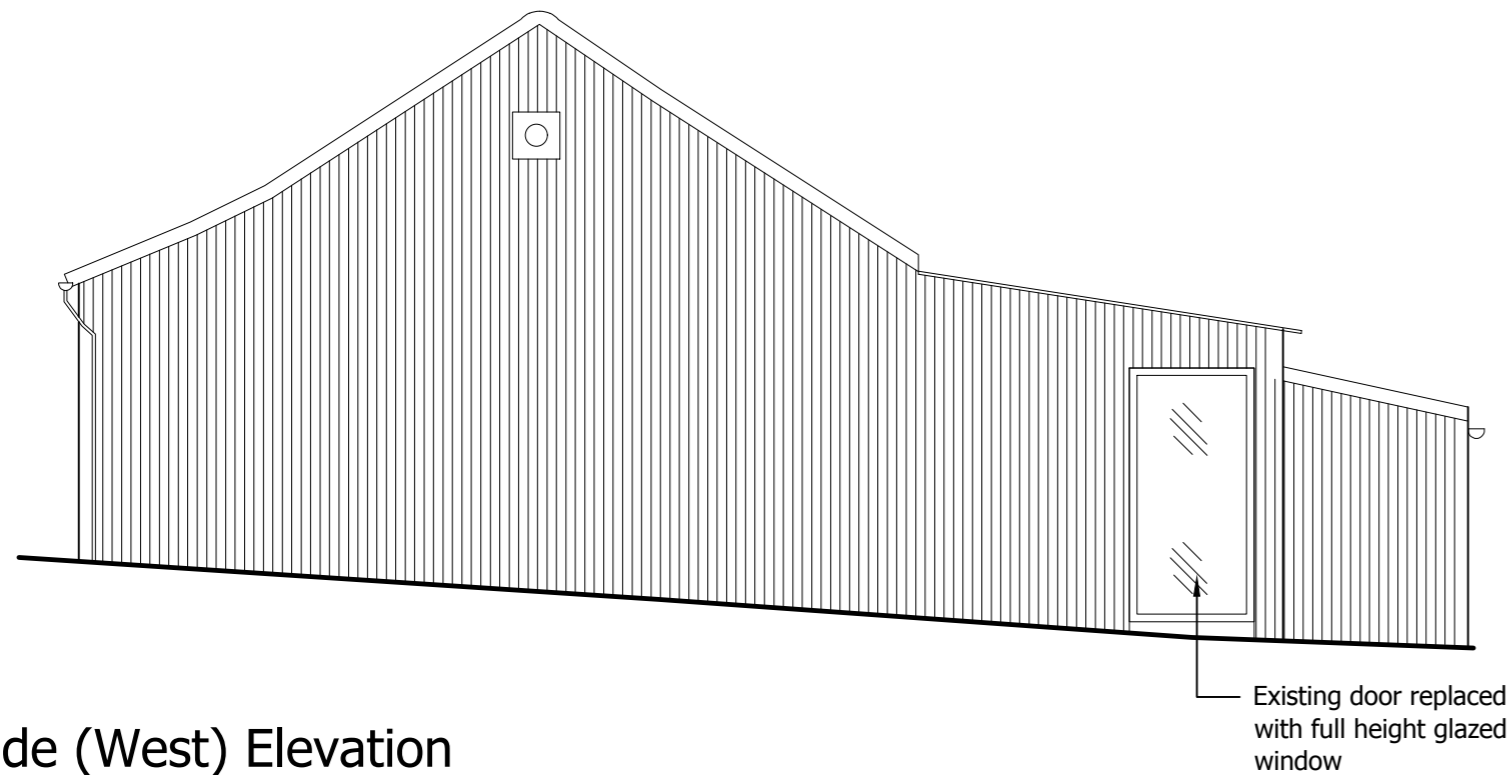

Drawing No.
FH-01

Side (West) Elevation
Scale 1:50

Side (East) Elevation
Scale 1:50

Front (North) Elevation
Scale 1:50

Rear (South) Elevation
Scale 1:50

Conversion To Holiday Let
2 Forestry Holdings
Edwinstowe, NG21 9JL

Drawing Title
Existing Plan & Elevations

GRACE | MACHIN
PLANNING & PROPERTY

Date
June 2018

Scale
1:50 @ A2

Drawing No.
FH-03

Side (West) Elevation
Scale 1:50

Side (East) Elevation
Scale 1:50

Front (North) Elevation
Scale 1:50

Rear (South) Elevation
Scale 1:50

Plan
Scale 1:50

Conversion To Holiday Let
2 Forestry Holdings
Edwinstowe, NG21 9JL

Drawing Title
Proposed Plan & Elevations

GRACE | MACHIN
PLANNING & PROPERTY

Date
June 2018