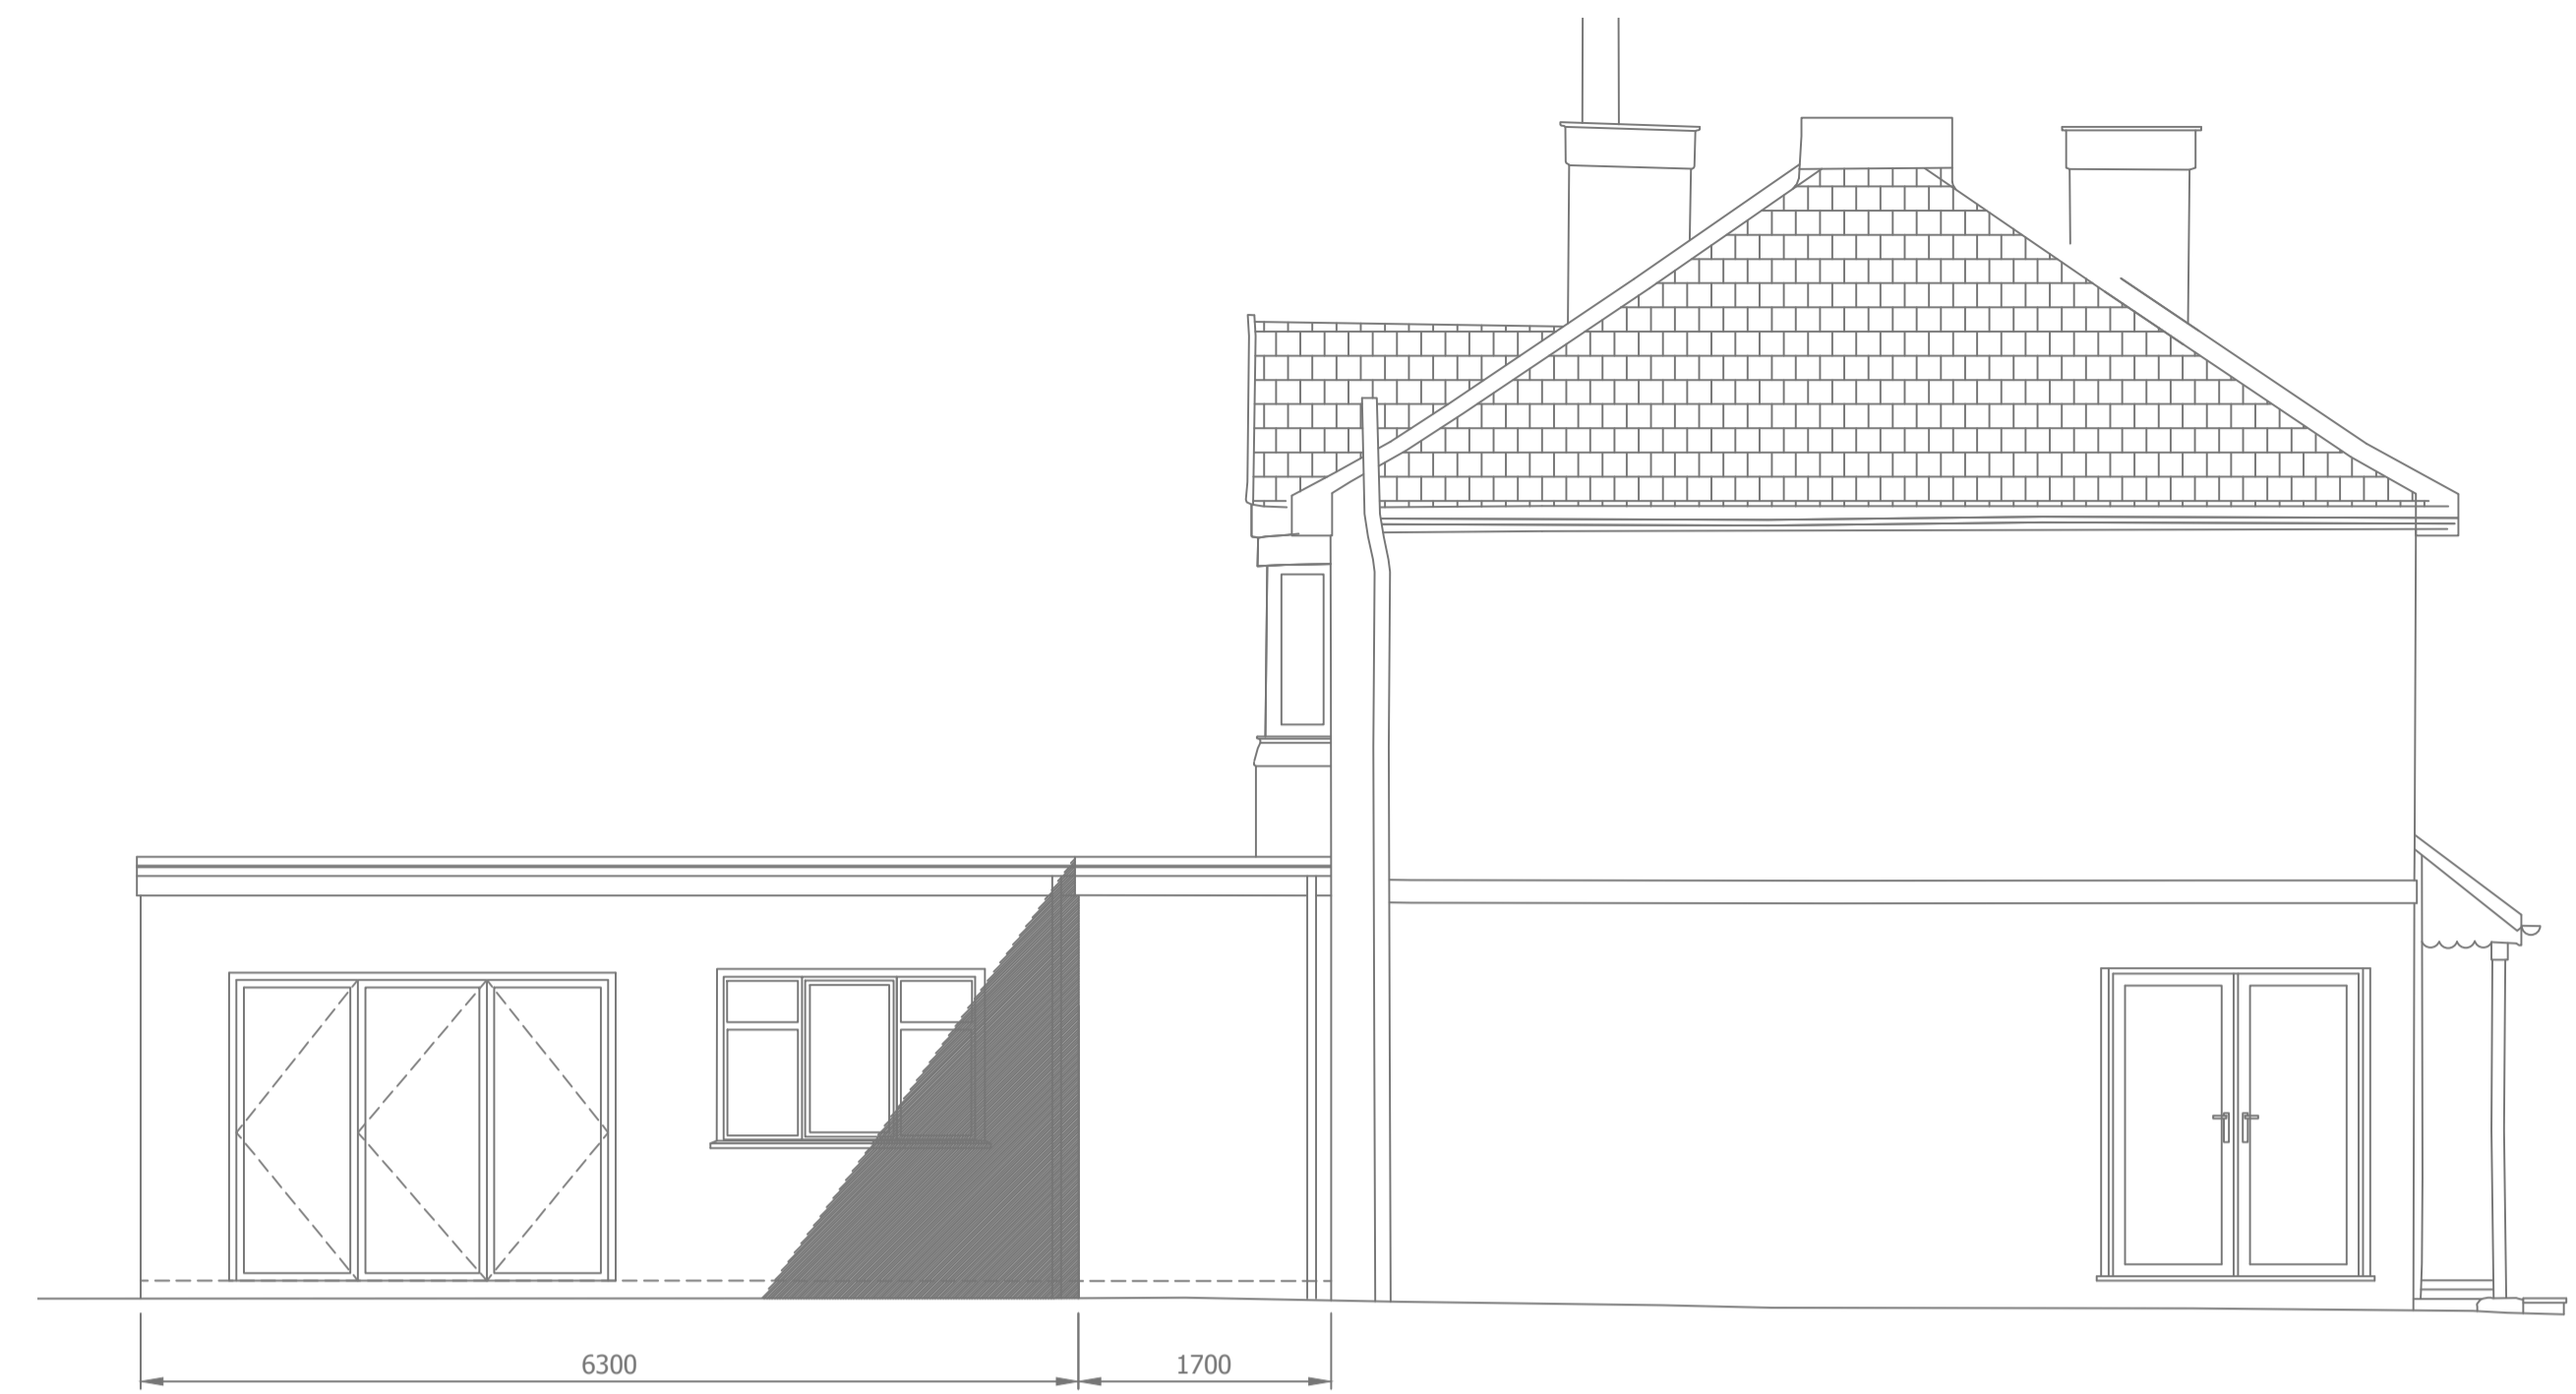

Front (North West) Elevation
Scale 1:50

Rear (South East) Elevation
Scale 1:50

Side (North East) Elevation
Scale 1:50

Side (South West) Elevation
Scale 1:50

Proposed Extension
1 Kirkby Road,
Sutton In Ashfield
NG17 1HB

GRACE | MACHIN
PLANNING & PROPERTY

Drawing Title
Proposed Elevations

Date
May 2019

Scale
1:50 @ A1

Drawing No.
KR - 04