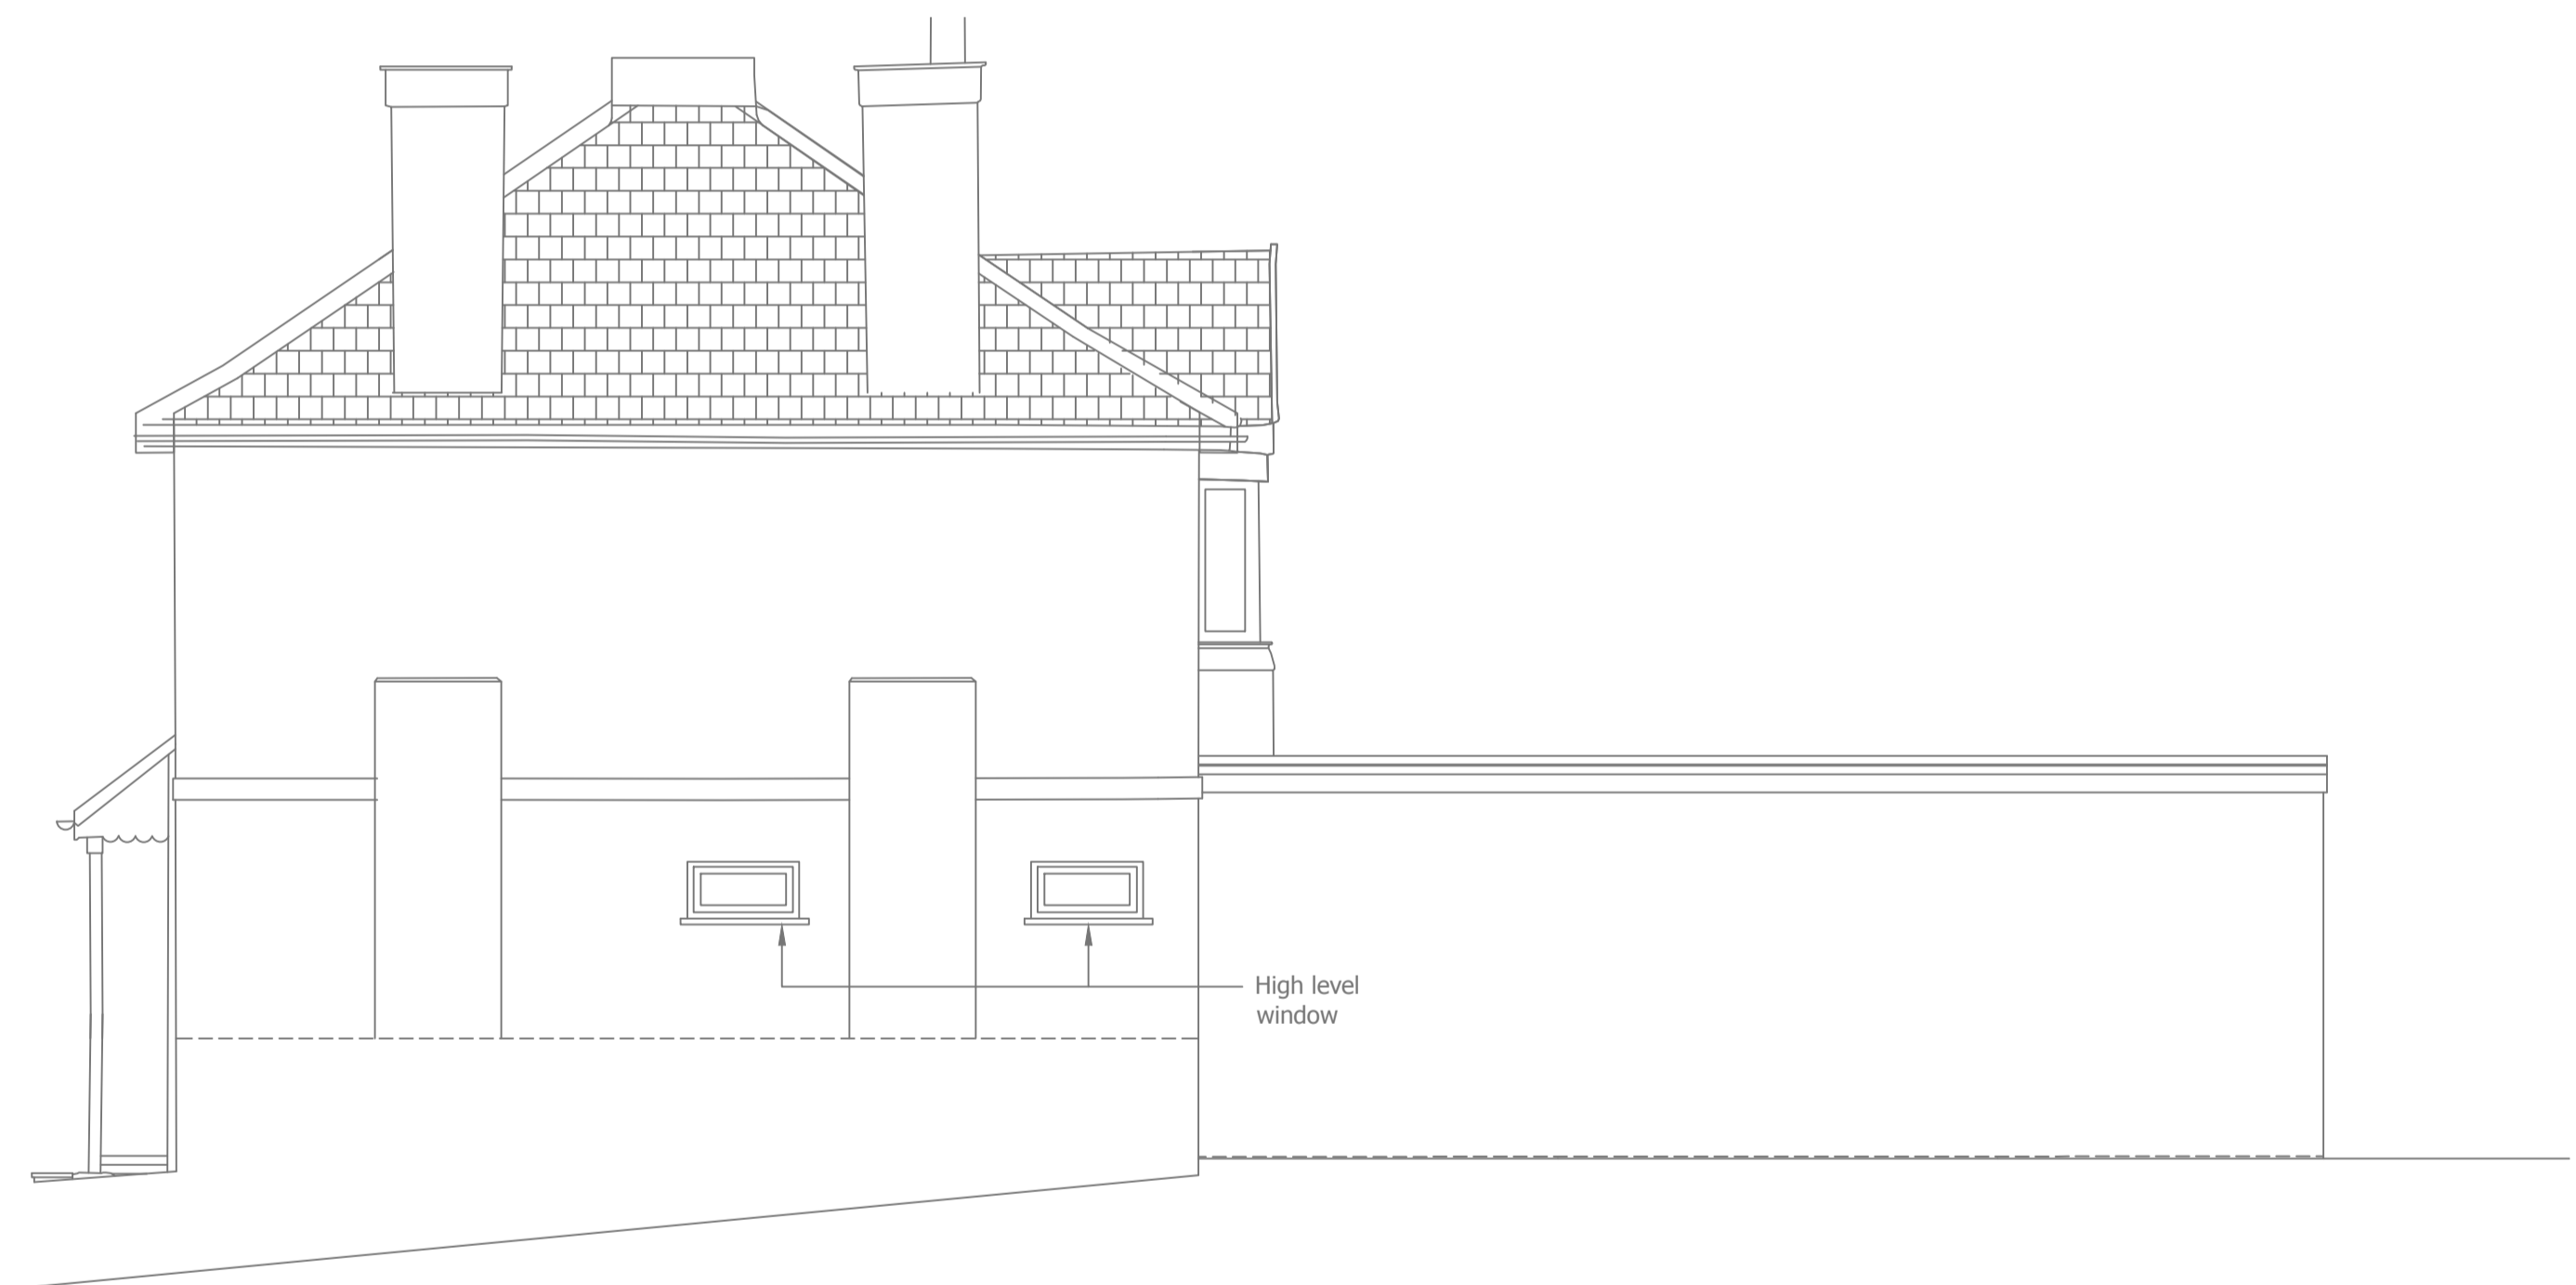

Front (North West) Elevation
Scale 1:50

Rear (South East) Elevation
Scale 1:50

Side (North East) Elevation
Scale 1:50

Side (South West) Elevation
Scale 1:50

Proposed Extension
1 Kirkby Road,
Sutton In Ashfield
NG17 1HB

GRACE | MACHIN
PLANNING & PROPERTY

Drawing Title
Proposed Elevations

Date
May 2019

Scale
1:50 @ A1

Drawing No.
KR - 04