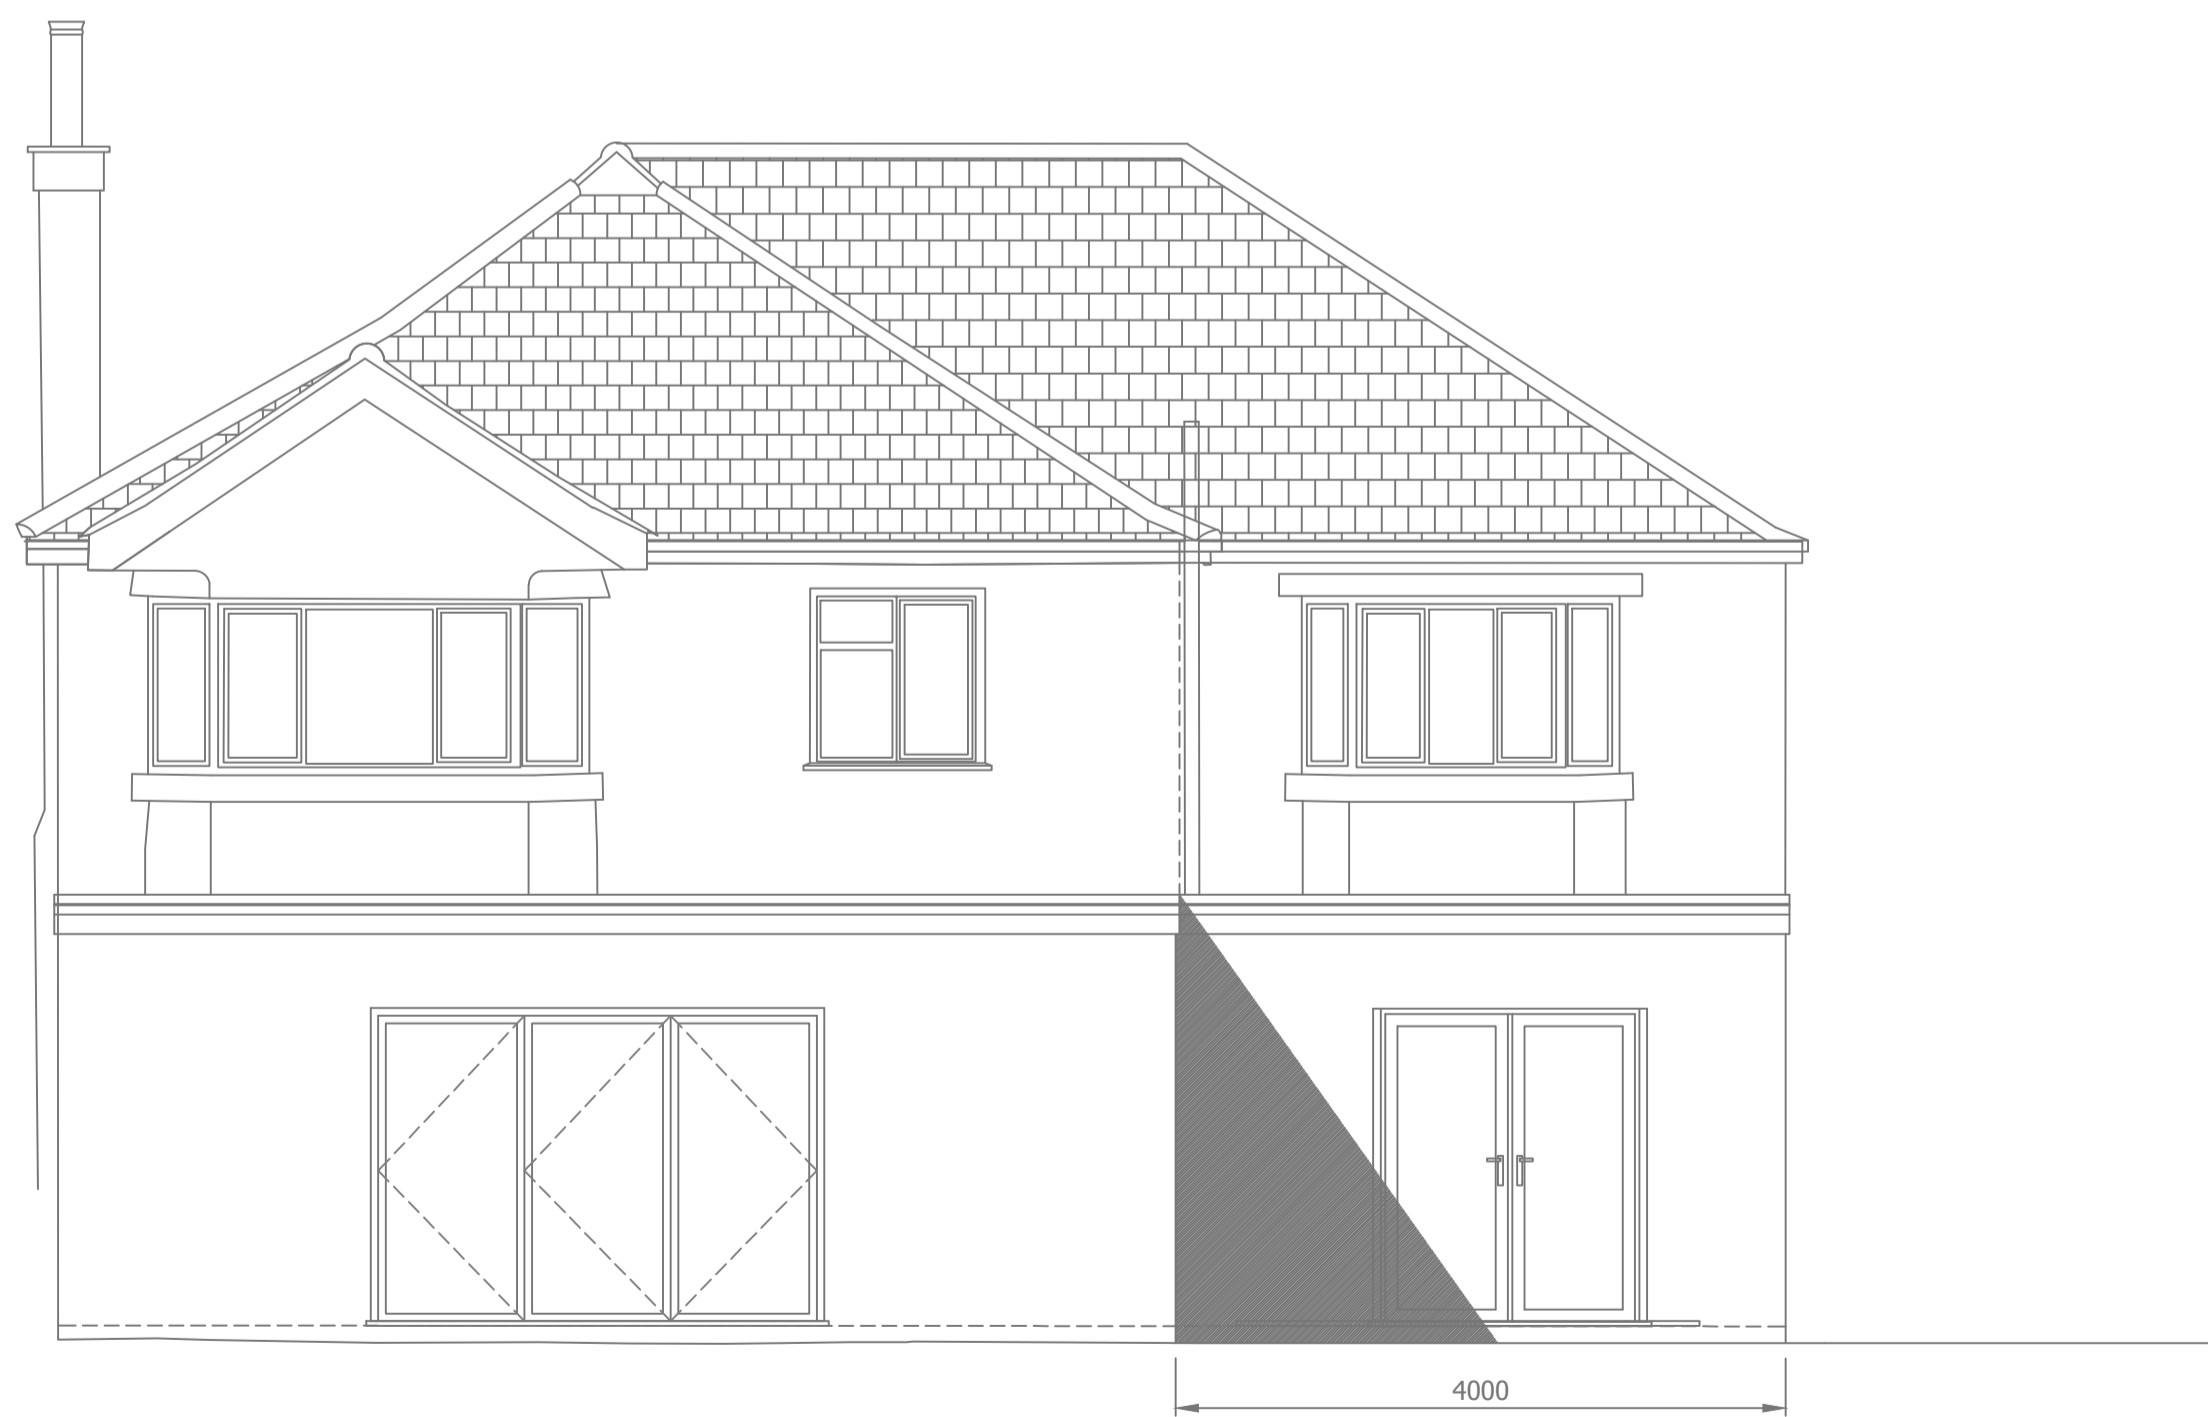

Front (North West) Elevation
Scale 1:50

Rear (South East) Elevation
Scale 1:50

Side (North East) Elevation
Scale 1:50

Side (South West) Elevation
Scale 1:50

Proposed Extension
1 Kirkby Road,
Sutton In Ashfield
NG17 1HB

GRACE | MACHIN
PLANNING & PROPERTY

Drawing Title
Proposed Elevations

Date
May 2019

Scale
1:50 @ A1

Drawing No.
KR - 04