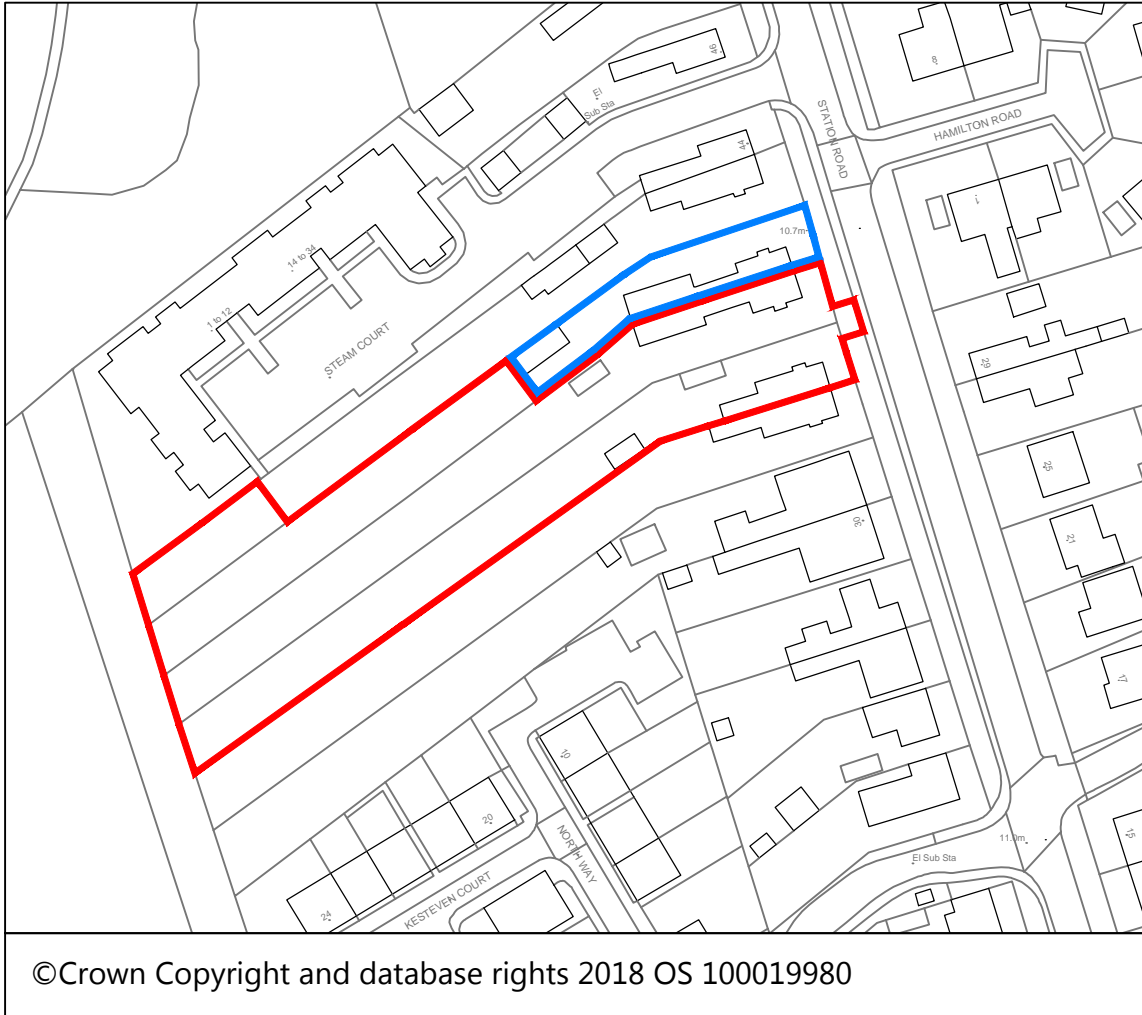

Scale Bar

Do not scale, use figured dimensions only. All discrepancies to be notified to Artech Designs Limited. This drawing remains the copyright of Artech Designs Limited.

Site Location Plan

A	Blue Outline added; Title panel amended	11-04-19	Drawing:	Site Location Plan	
Revision	Description	Date	Status:	Planning	
<p>Mark Johnson</p> <p>Proposed Residential Development Land at Rear of 36-42 Station Road North Hykeham, Lincoln</p>			Scale:	1:1250 @ A4	
			Date:	February 2019	
			Drwg. No:	1480J/001	
			Revision:	A	Drawn by
					<p>Artech Designs Ltd Architectural Consultants 44 Church Road · Saxilby Lincoln · LN1 2HJ Tel 01522 803382 Mob 07808 815366 martin@artechdesigns.co.uk www.artechdesigns.co.uk</p>