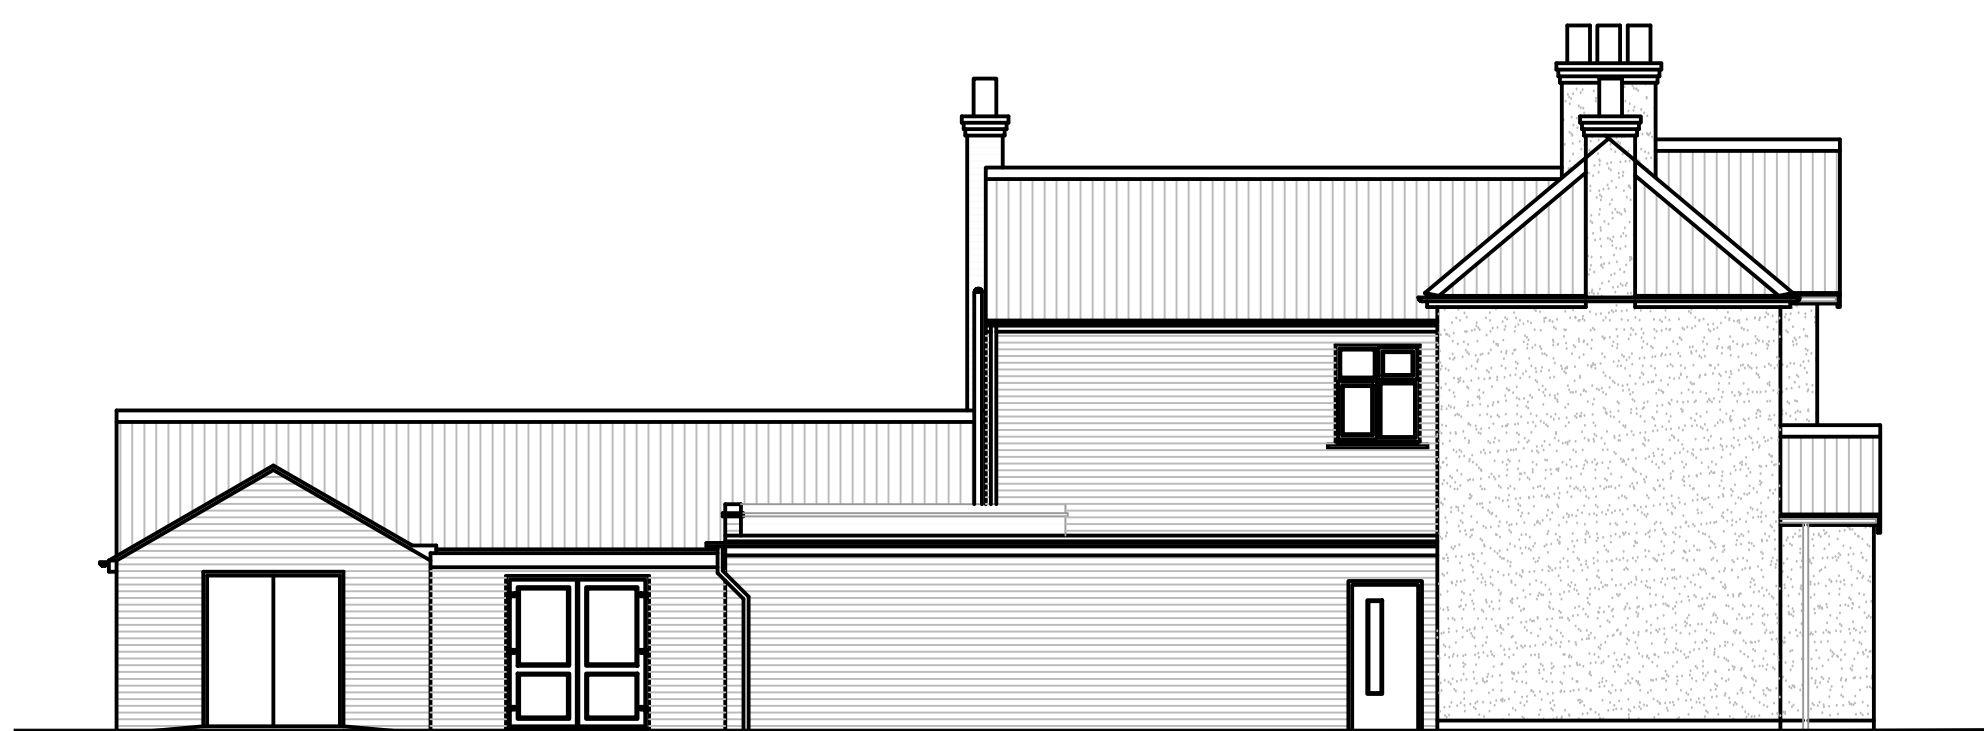

Existing Ground Floor Plan

Existing First Floor Plan

Existing Front (South) Elevation

Existing Side (West) Elevation

Existing Side (East) Elevation

Existing Rear (North) Elevation

rev	date	name	chk	note

Cleveley King
Architects
A 16 Commerce Square
Nottingham
NG1 1HS
T 07841 511909
W www.cleveleyking.com
E jamie@cleveleyking.com

A1
Original Sheet Size

STATUS
Planning

PROJECT
Extension to The Old Volunteer PH
61 Caythorpe Road
Caythorpe
Nottingham
NG14 7EB

CLIENT
Mrs. Jo Connors
The Old Volunteer PH

DRAWING TITLE
Existing floor plans and elevations

SCALE	DATE	DRAWN	CHK
1 : 100	22/11/19	JK	-
DRAWING NUMBER	REVISION		
1960-100	-		