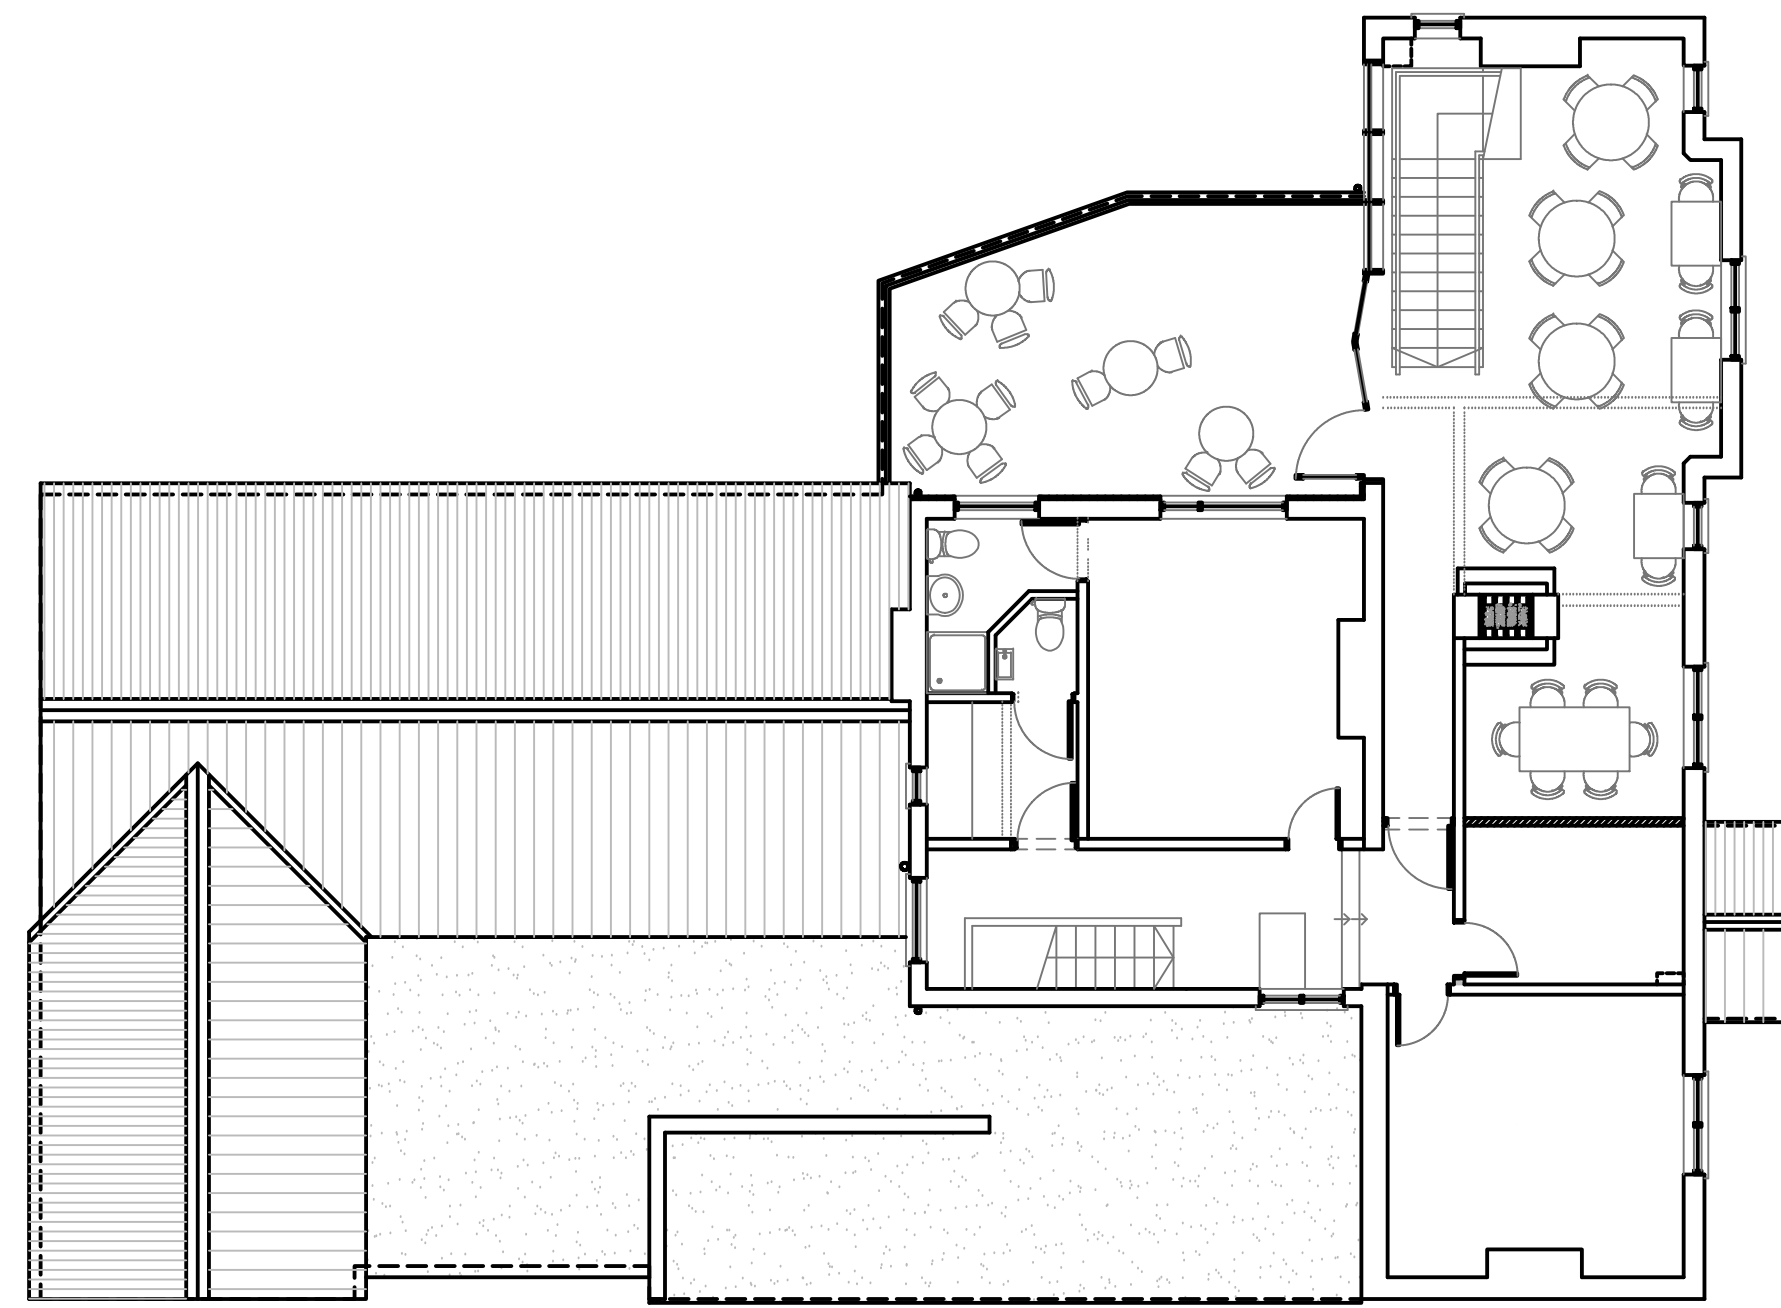

Existing Ground Floor Plan

Existing First Floor Plan

Existing Front (South) Elevation

Existing Side (West) Elevation

Existing Side (East) Elevation

Existing Rear (North) Elevation

rev	date	name	chk	note

Cleveley King
Architects
A 16 Commerce Square
Nottingham
NG1 1HS
T 07841 511909
W www.cleveleyking.com
E jamie@cleveleyking.com

A1
Original Sheet Size

STATUS
Planning

PROJECT
Extension to The Old Volunteer PH
61 Caythorpe Road
Caythorpe
Nottingham
NG14 7EB

CLIENT
Mrs. Jo Connors
The Old Volunteer PH

DRAWING TITLE
Existing floor plans and elevations

SCALE	DATE	DRAWN	CHK
1 : 100	22/11/19	JK	-
DRAWING NUMBER	REVISION		
1960-100	-		