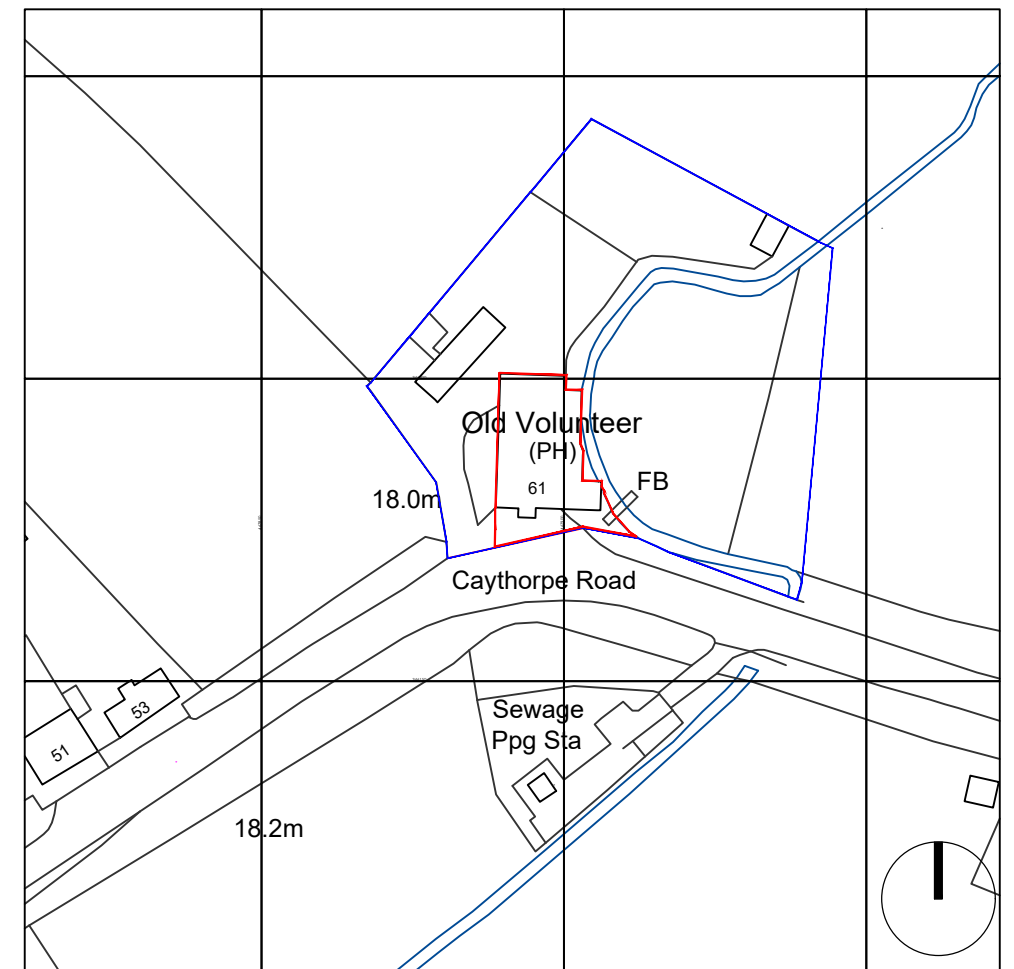

Ordnance Survey, (c) Crown Copyright 2019. All rights reserved. Licence number 100022432

Site Location Plan
Scale 1:1250

rev	date	name	chk	note

Cleweley King Architects
A 16 Commerce Square
Nottingham
NG1 1HS
T 07841 511909
W www.cleweleyking.com
E jamie@cleweleyking.com

PROJECT
Extension to The Old Volunteer PH
61 Caythorpe Road
Caythorpe
Nottingham
NG14 7EB

CLIENT
Mrs. Jo Connors
The Old Volunteer PH

DRAWING TITLE
Site Location and Block Plan

SCALE	DATE	DRAWN	CHK
(As noted)	22/11/19	JK	-

DRAWING NUMBER	REVISION
1960-001	-