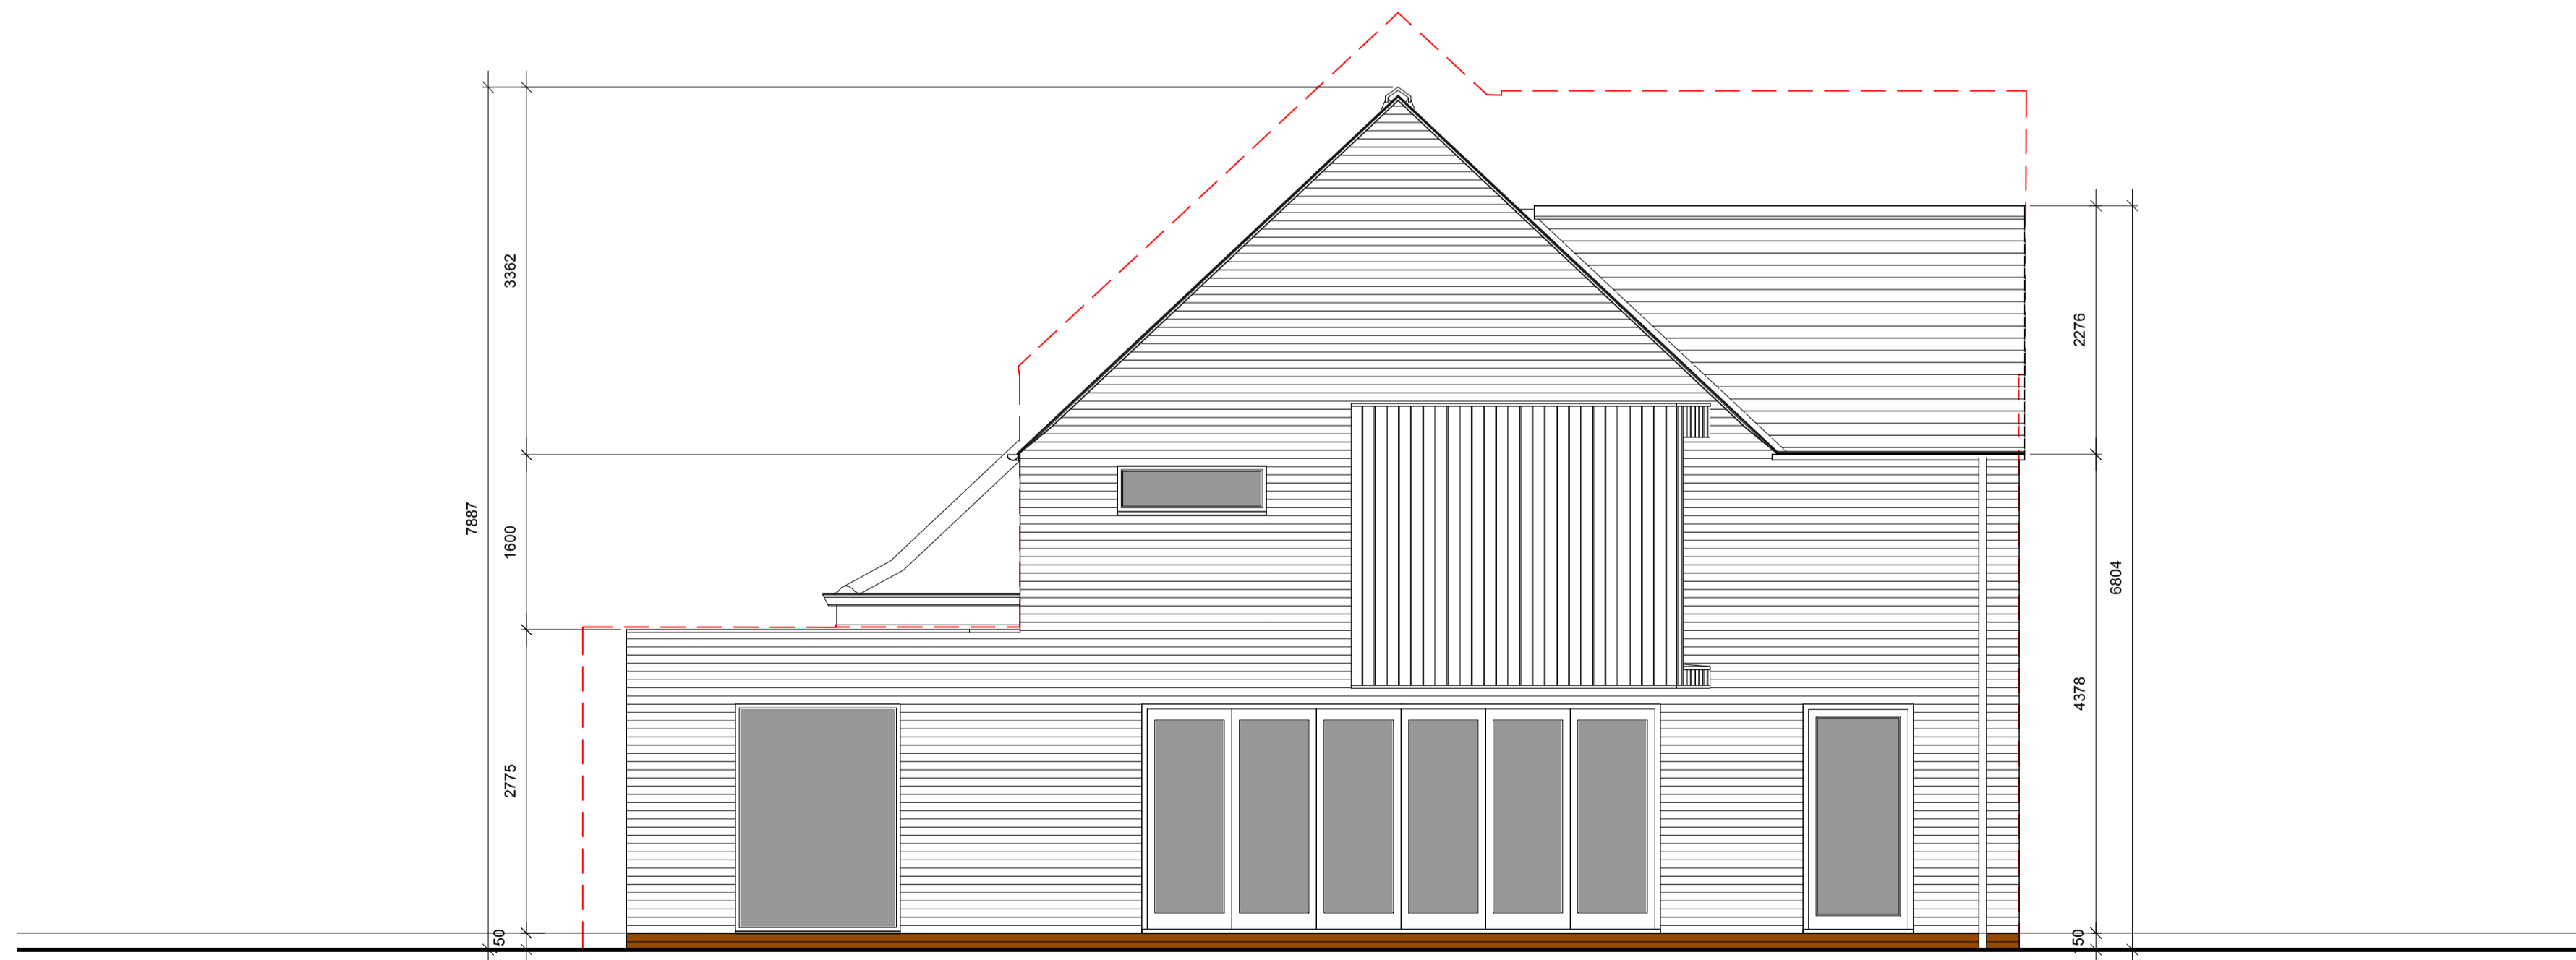

rear elevation - north (site of substation)

Revision	Date	By	No

Nick Hutchings Architect Ltd

1NA (Mansfield Road) Ltd.

35 Kirk Lane
Ruddington
Nottingham

former sub-station site - elevations

395 P 12 A

scale - 1:100
DRAWN : NH

date - Oct 20

A1