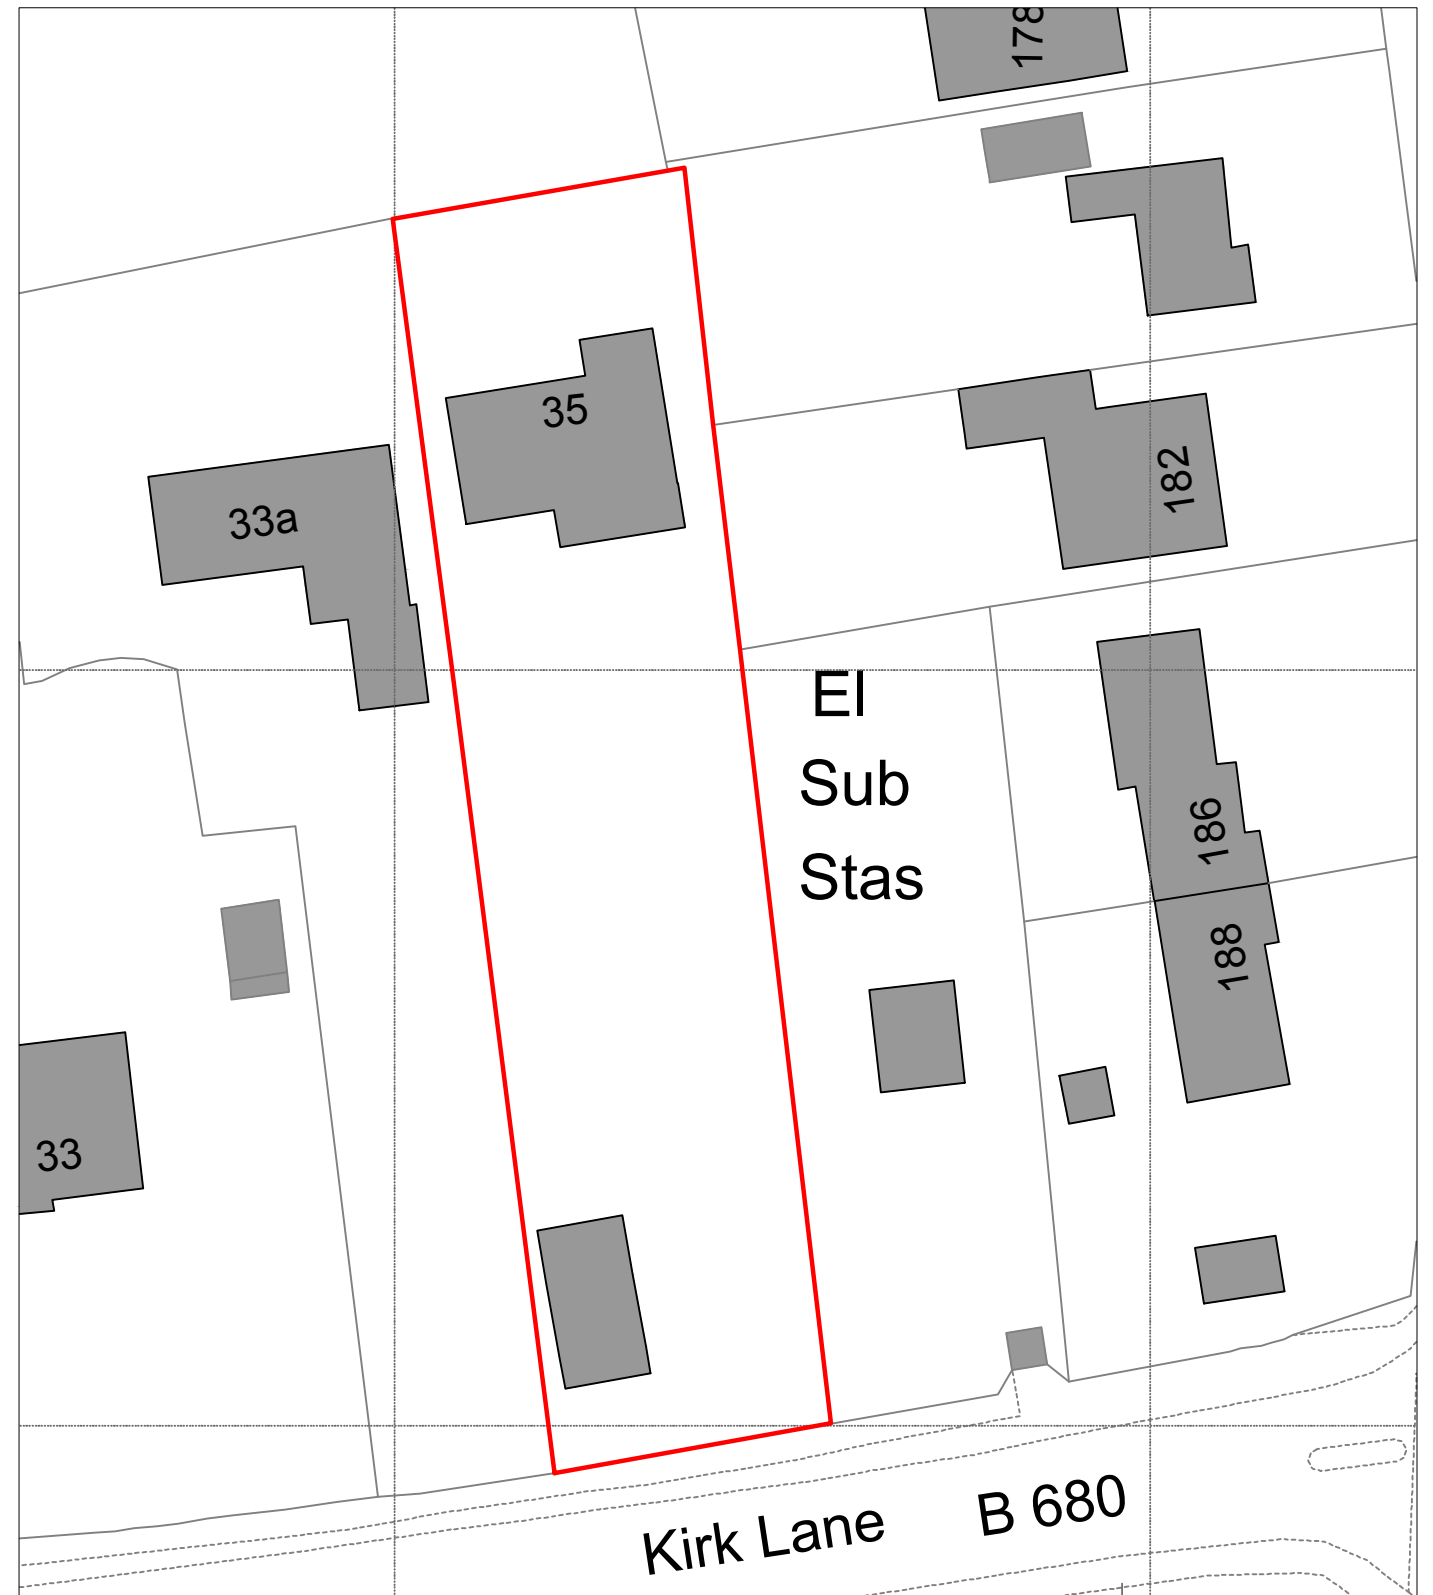

propoeed block plan - 1:500

Revision	Date	By	No