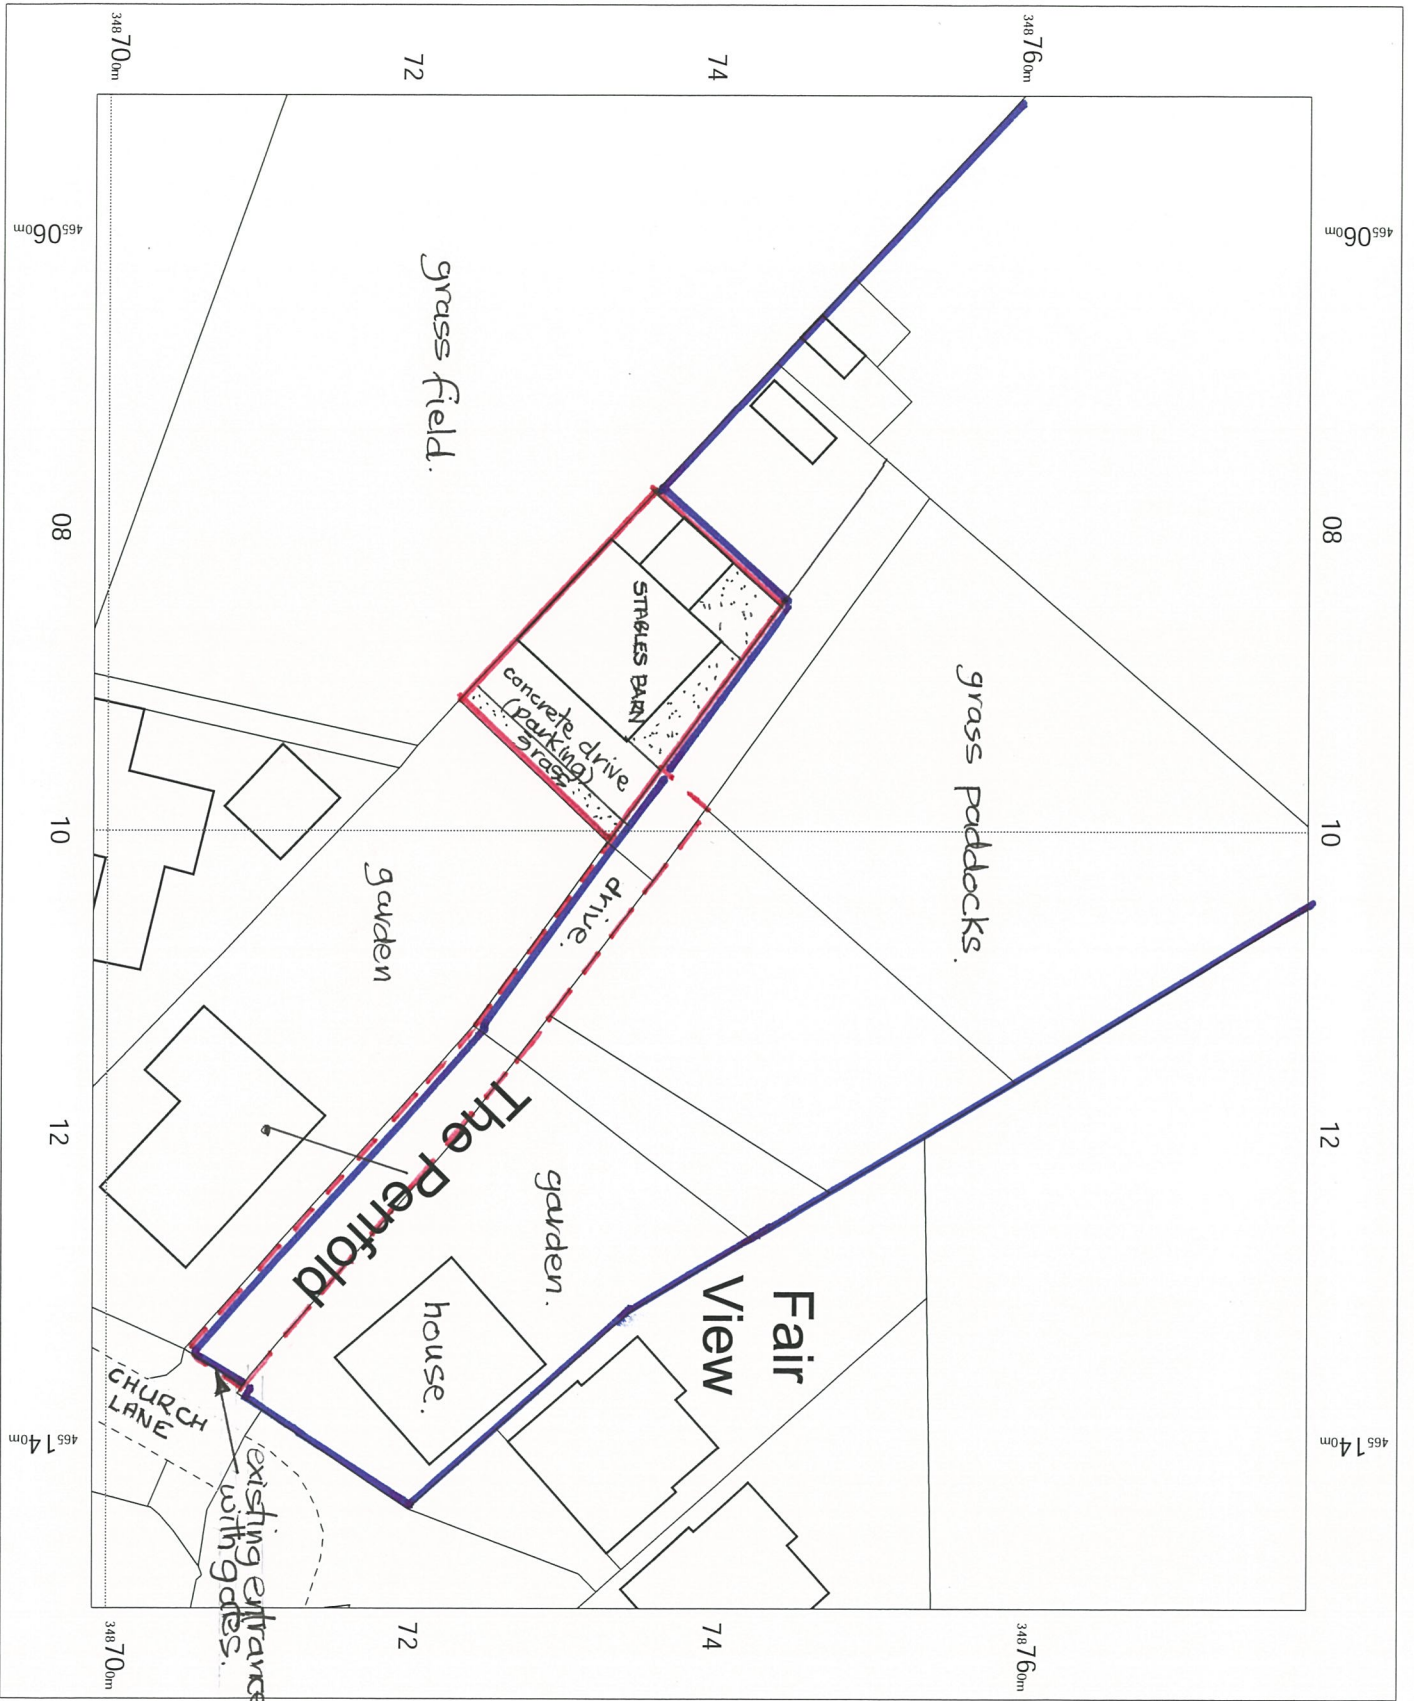

Chapel Farm Barn  
 Chapel Lane  
 Epperstone  
 NG14 6AE

OS MasterMap 1250/2500/10000

scale

Friday, August 14, 2020, 11:02

JEW-00895280

maps.johnwright.com

1:500 scale print at A4, Centre:

465101 E, 348739 N

© Crown Copyright Ordnance  
 Survey. Licence no.: 100025568

01522 546118

sales@lincolncopycentre.co.uk