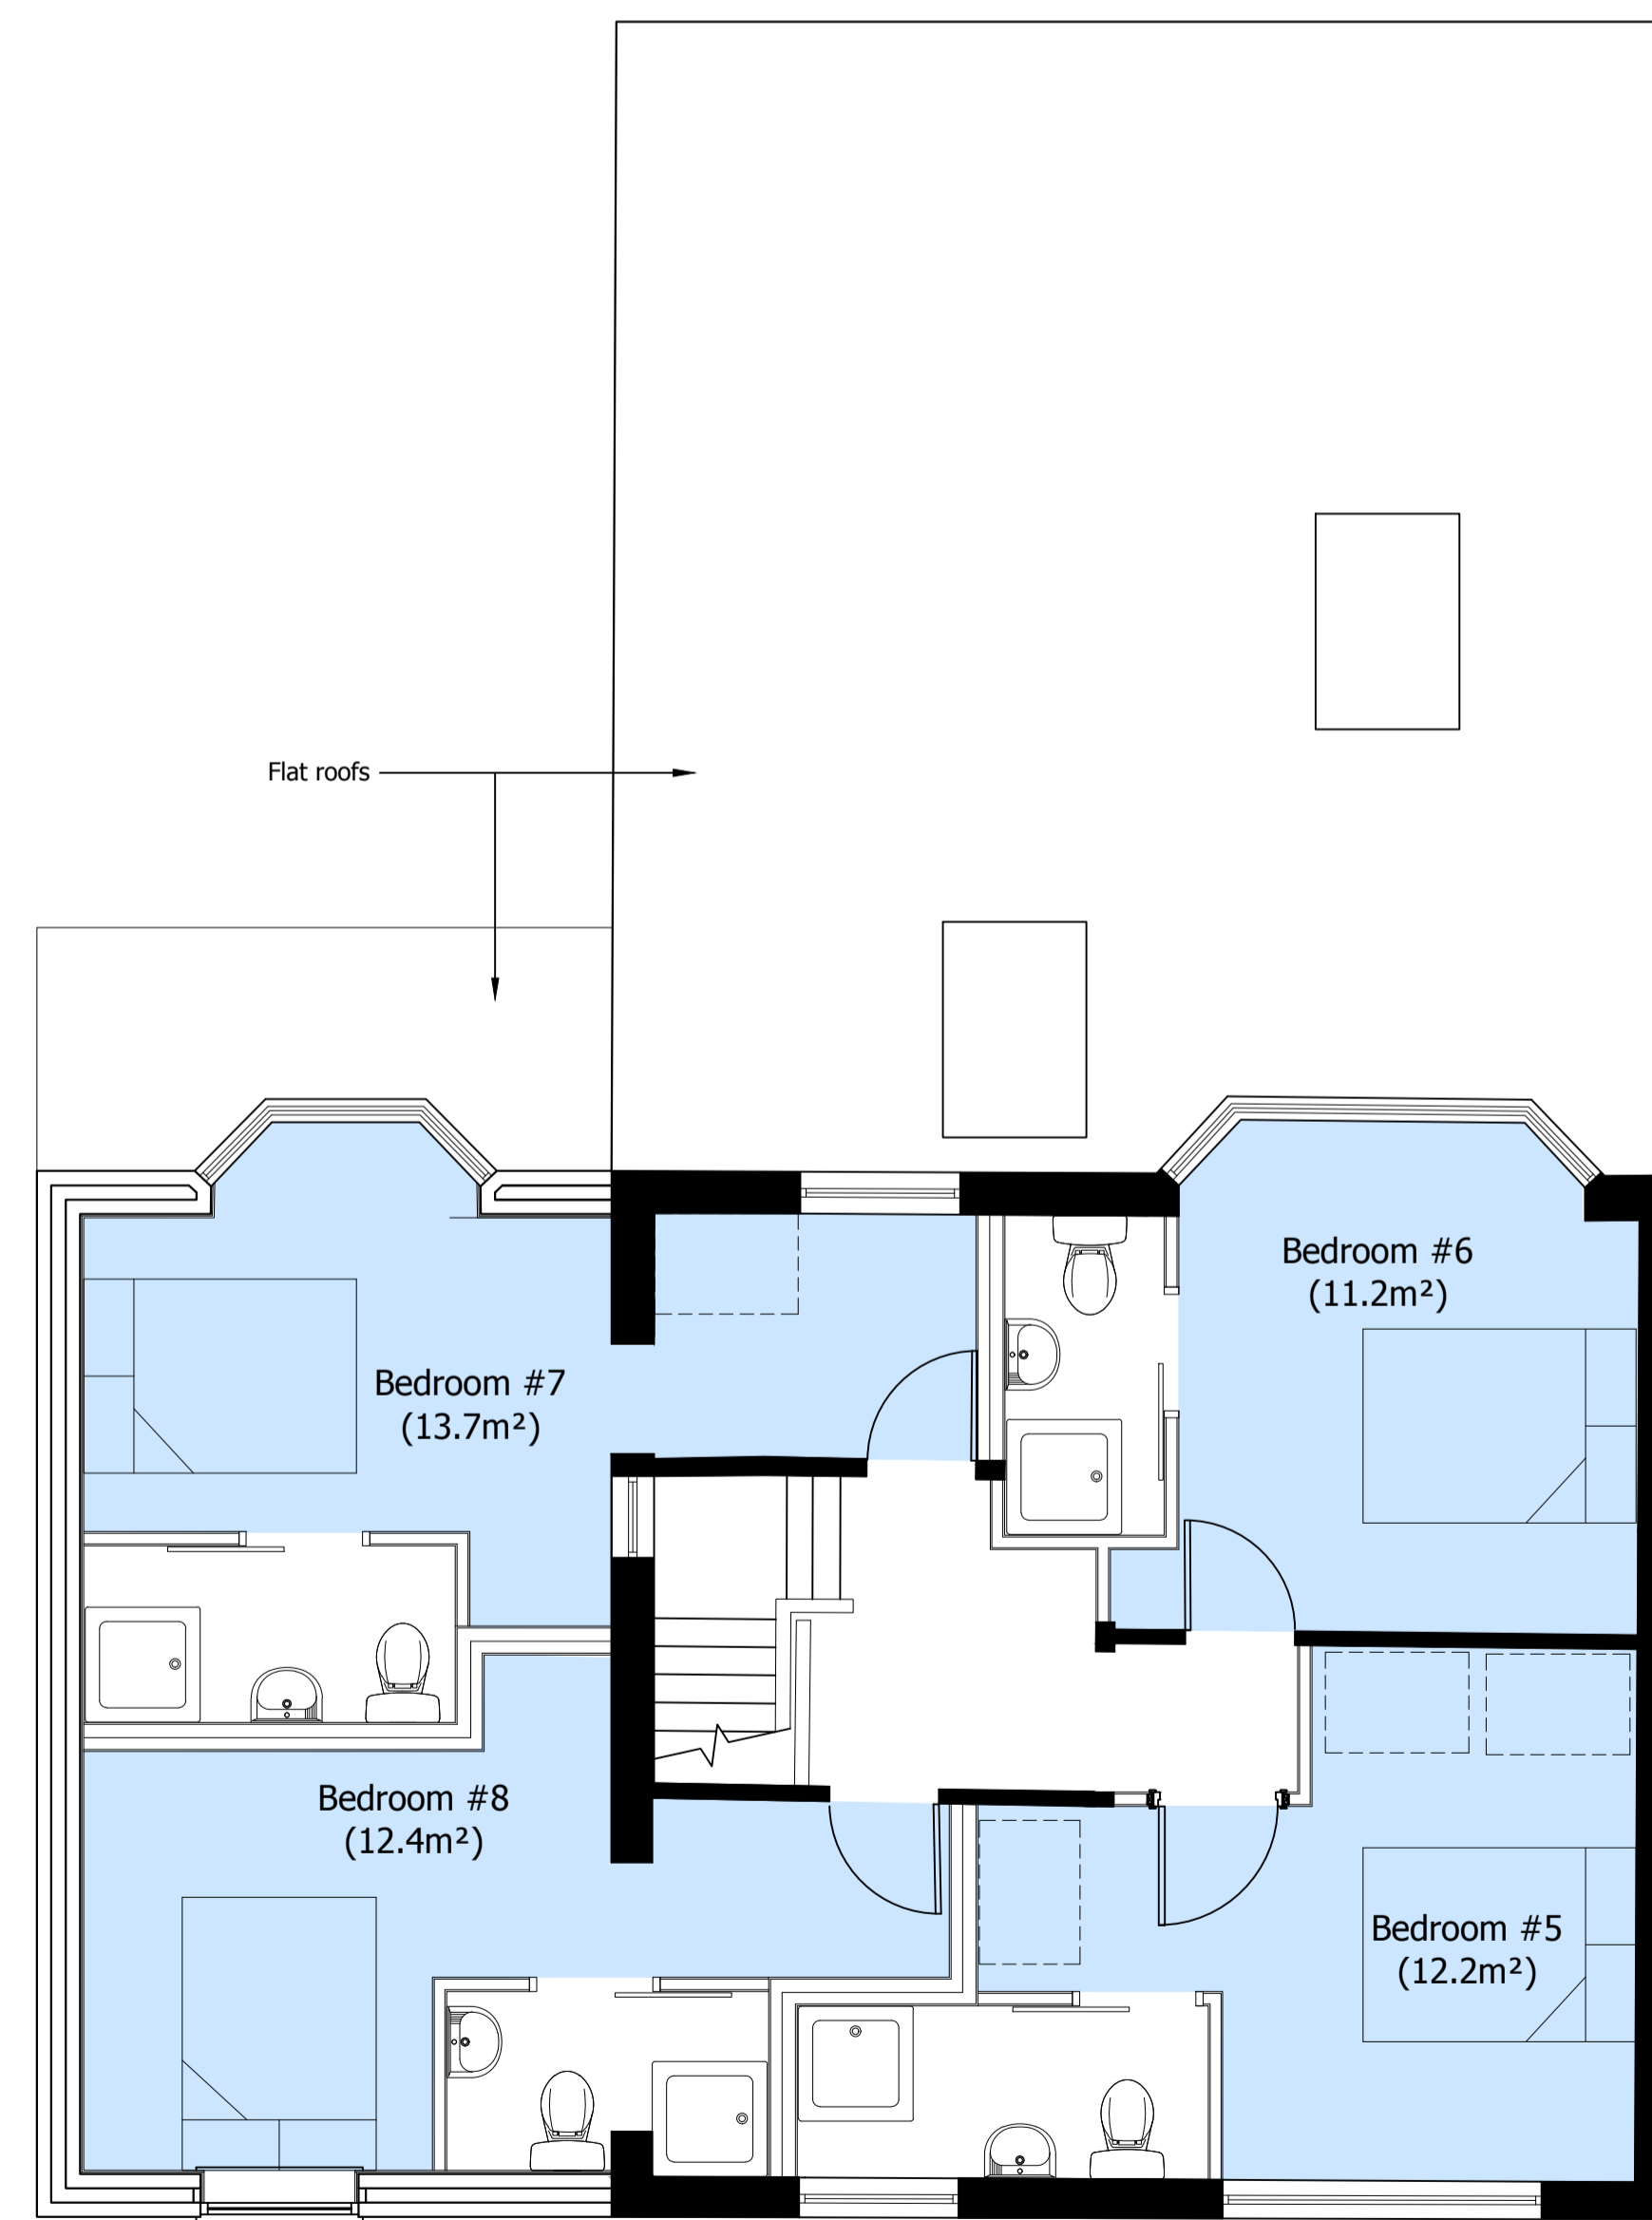

Ground Floor Layout
Scale 1:50

First Floor Layout
Scale 1:50

**Proposed Extension
1 Kirkby Road,
Sutton In Ashfield
NG17 1HB**

GRACE | MACHIN
PLANNING & PROPERTY

Drawing Title
Proposed Plans

Date
May 2019

Scale
1:50 @ A1

Drawing No.
KR - 03