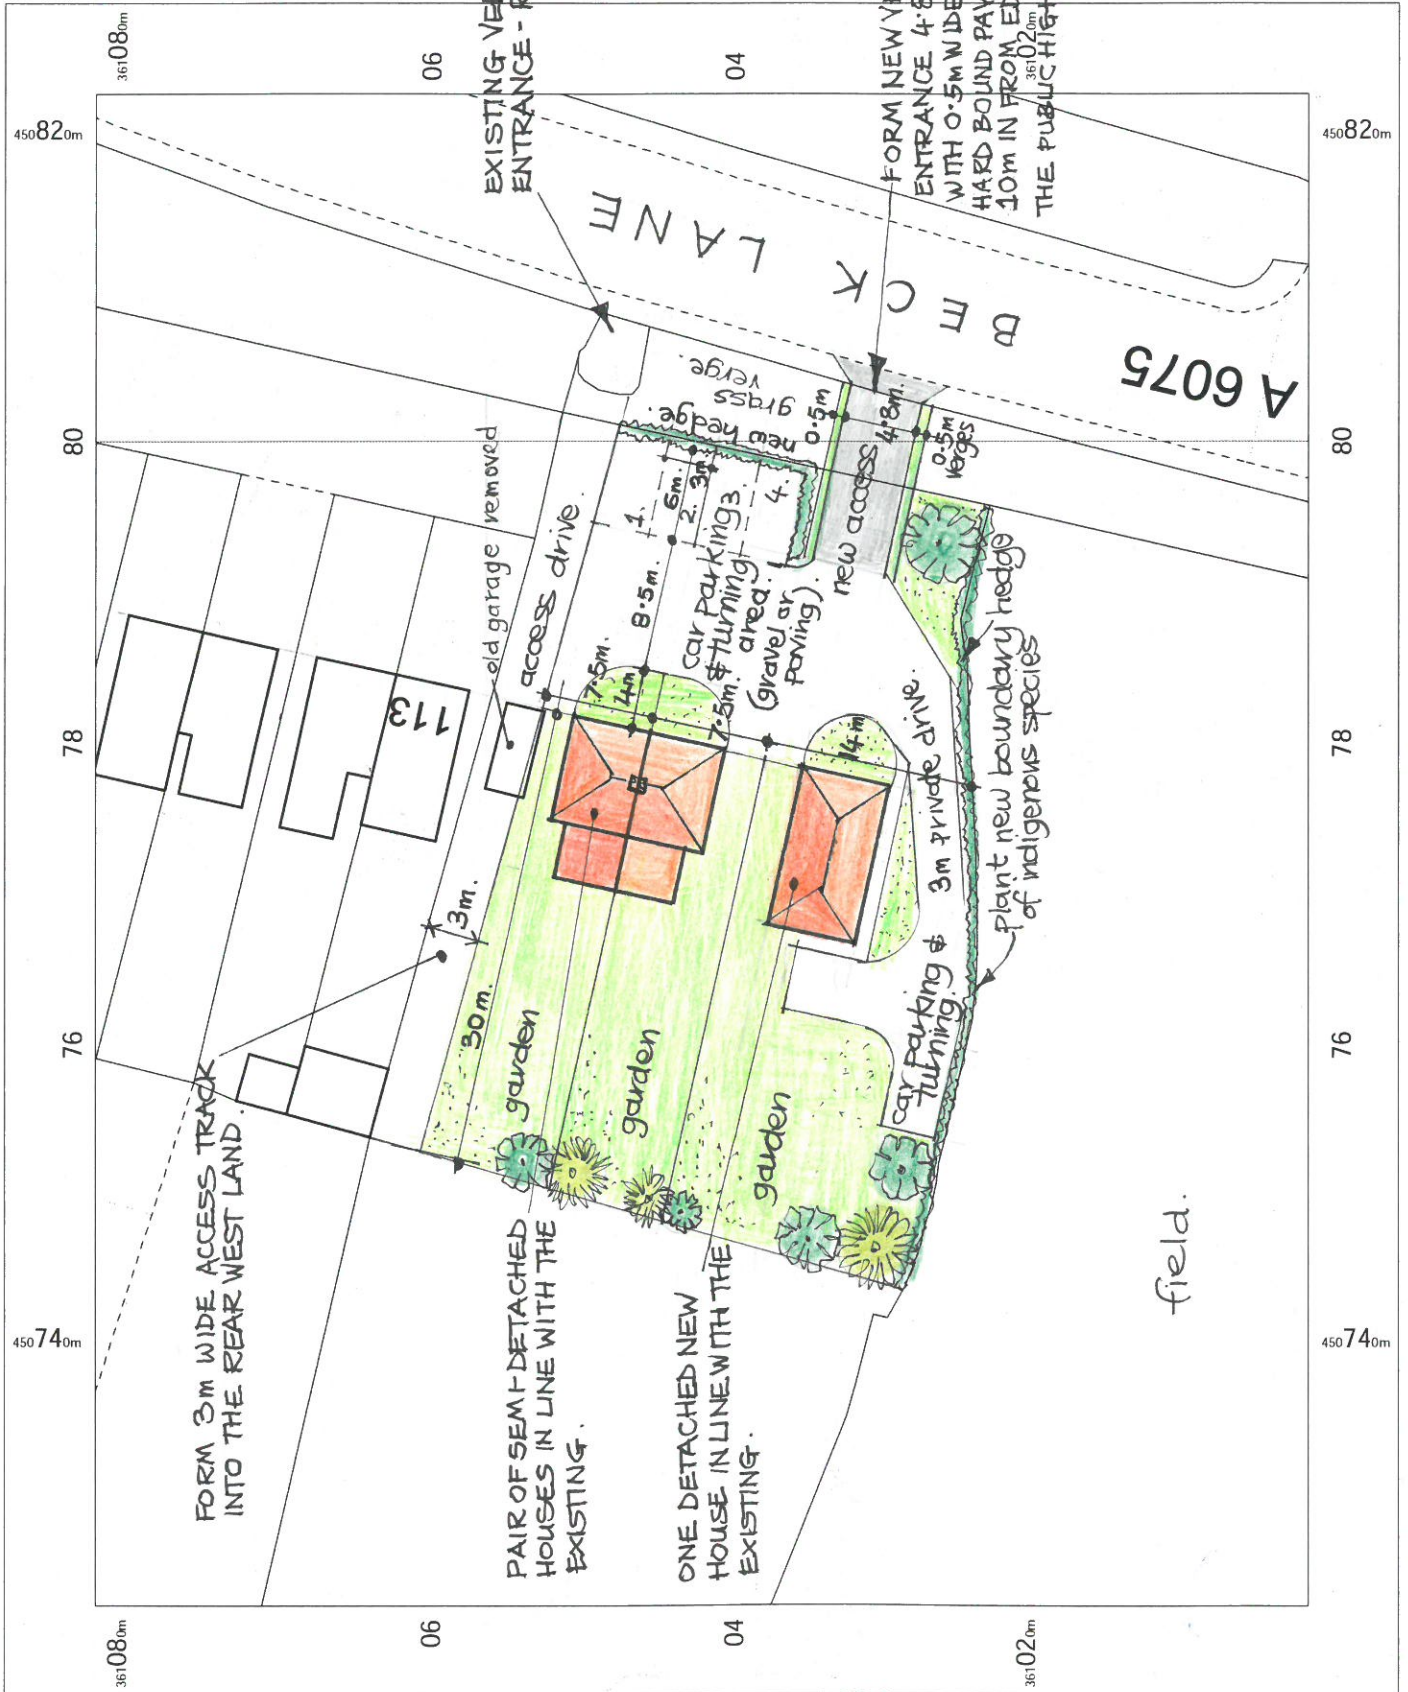

Land South of 113 Beck Lane
 Skegby
 Sutton in Ashfield
 NG17 3AH

BLOCK PLAN.

OS MasterMap 1250/2500/10000 scale
 Monday, April 4, 2022, ID: JEW-01030171
 maps.johnnewright.com
 © Crown Copyright Ordnance Survey, Licence no. 100025568